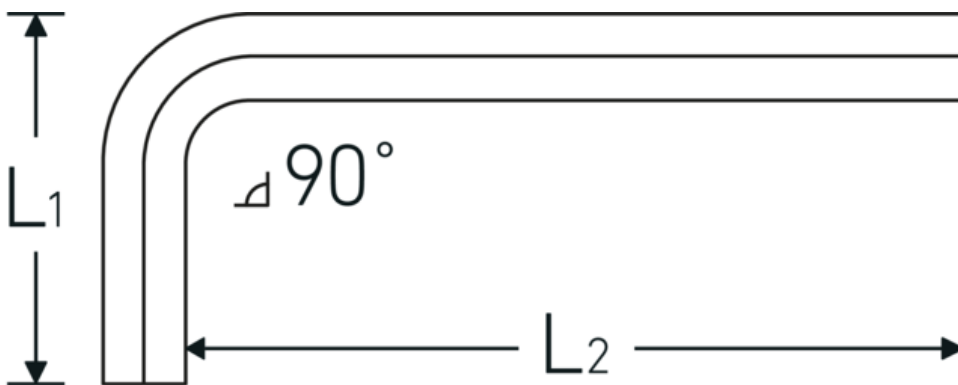

Hex key for socket head screws

10760

Product no. **43153012**
 GTIN **4018754332182**
 Model **10760 12**
WINKELSCHRAUBENDREHER
SECHSKANT

Label. Hex key for socket head screws Hex drive 12mm L.45mm x 125mm

- Features.**
- DIN ISO 2936
 - for cap head screws
 - chrome vanadium, nickel-plated
 - 0.9 mm gunmetal finish

Technical Drawing.

Technical Attributes.

Drive profile	Hexagonal
External hex drive (mm)	12 mm
DIN	DIN ISO 2936
L1	45 mm
L2	125 mm

Logistics data.

Depth mm (IFS)	130
Width mm (IFS)	56
Height mm (IFS)	14
Length (packed, mm)	260
Width (packed, mm)	150

Height (packed, mm)	15
Volume (packed, dm3)	0.585 dm3
Art. no.	43153012
Weight (gross, kg)	0,806
Weight PAP (kg)	0,000
Weight PVC (kg)	0,008
GTIN	4018754332182
Country of origin	GERMANY
Region of origin	Nordrhein-Westfalen
WEEE/ElektroG	nicht ear-pflichtig
Customs tariff no.	82054000
Packing standard	5
Weight	169 g