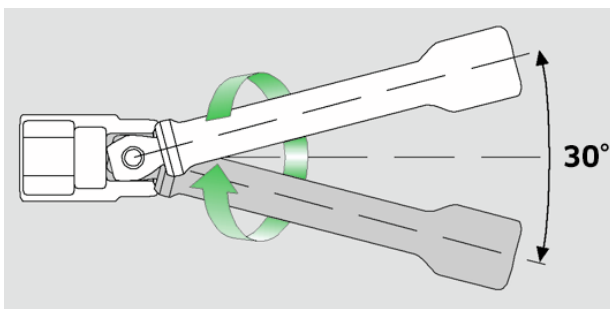

#### Label.

1/2 " Wobble-Drive extension L.52mm

## Technical Attributes.

External square drive (inch)	1/2
Internal square drive (inch)	1/2 "
d	23 mm
Size	2
Length mm (L)	52 mm