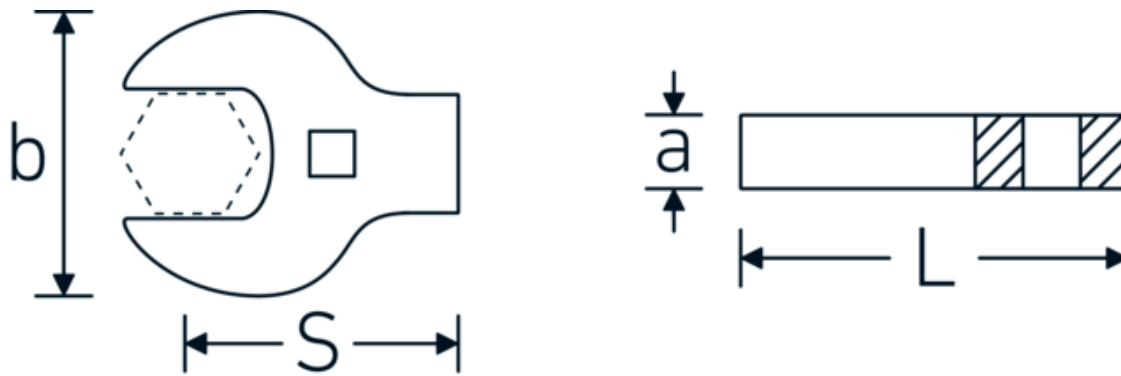

## CROW-FOOT spanner heavy-duty, inch

540a HD

Product no. **03501069**  
GTIN **4018754198177**  
Model **540A HD SW1.13/16**

**Label.** 1/2 " CROW-FOOT spanner heavy-duty, inch Spanner size 1 13/16" L.85mm

## Technical Attributes.

a	16 mm
Internal square drive (inch)	1/2 "
Width mm (b)	84 mm
Length mm (L)	85 mm
S	49,6 mm
Spanner size [inch]	1 13/16 "

## Logistics data.

Depth mm (IFS)	150
Width mm (IFS)	125
Height mm (IFS)	20
Length (packed, mm)	150
Width (packed, mm)	125
Height (packed, mm)	20
Volume (packed, dm3)	0.375 dm3
Art. no.	03501069
Weight (gross, kg)	0,410
Weight PAP (kg)	0,000
Weight PVC (kg)	0,004
GTIN	4018754198177
Country of origin	GERMANY
Region of origin	Nordrhein-Westfalen
WEEE/ElektroG	nicht ear-pflichtig
Customs tariff no.	82042000
Packing standard	1
Weight	400 g

## Variants.

Art. no.	Model no. (ERP)	Description	GTIN
02501024	540A HD SW 3/8	3/8 " CROW-FOOT spanner heavy-duty, inch Spanner size 3/8" L.39mm	4018754285709
02501028	540A HD SW 7/16	3/8 " CROW-FOOT spanner heavy-duty, inch Spanner size 7/16" L.40mm	4018754285716