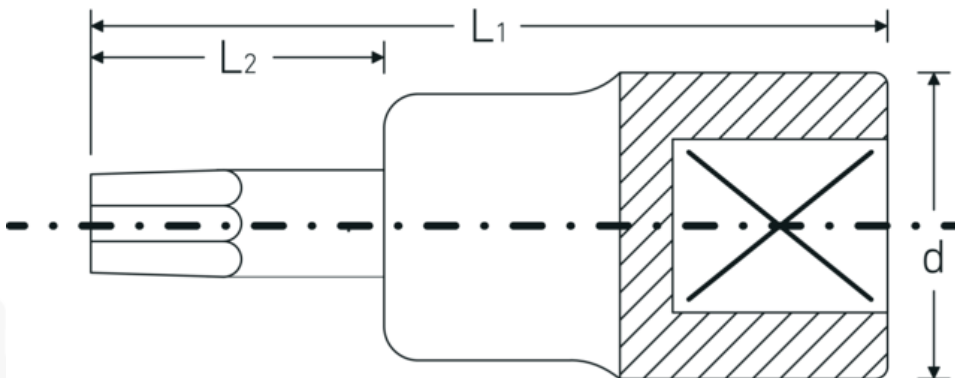

Screwdriver socket

49TX

Product no. **02100009**
GTIN **4018754002801**
Model **49 TX T 9**

Label. 3/8 " Screwdriver socket L.49mm

Features.

- for inside TORX® screws
- Chrome Alloy Steel, chrome plated

Advantages.

For recessed TORX® screws

Technical Drawing.

Technical Attributes.

Drive profile TORX®
Internal square drive (inch) 3/8 "

Logistics data.

Depth mm (IFS) 50
Width mm (IFS) 18

d	17,8 mm	Height mm (IFS)	18
Size of output profile	T9	Length (packed, mm)	70
L1	49 mm	Width (packed, mm)	60
L2	17 mm	Height (packed, mm)	18
		Volume (packed, dm3)	0.0756 dm3
		Art. no.	02100009
		Weight (gross, kg)	0,230
		Weight PAP (kg)	0,000
		Weight PVC (kg)	0,002
		GTIN	4018754002801
		Country of origin	GERMANY
		Region of origin	Nordrhein-Westfalen
		WEEE/ElektroG	nicht ear-pflichtig
		Customs tariff no.	82042000
		Packing standard	5
		Weight	45 g

Variants.

Art. no.	Model no. (ERP)	Description	GTIN
02100009	49 TX T 9	3/8 " Screwdriver socket L.49mm	4018754002801
02100010	49 TX T 10	3/8 " Screwdriver socket L.49mm	4018754002818
02100015	49 TX T 15	3/8 " Screwdriver socket L.49mm	4018754002825
02100020	49 TX T 20	3/8 " Screwdriver socket L.49mm	4018754002832
02100025	49 TX T 25	3/8 " Screwdriver socket L.49mm	4018754002849
02100027	49 TX T 27	3/8 " Screwdriver socket L.49mm	4018754002856
02100030	49 TX T 30	3/8 " Screwdriver socket L.49mm	4018754002863
02100040	49 TX T 40	3/8 " Screwdriver socket L.49mm	4018754002870
02100045	49 TX T 45	3/8 " Screwdriver socket L.49mm	4018754139378