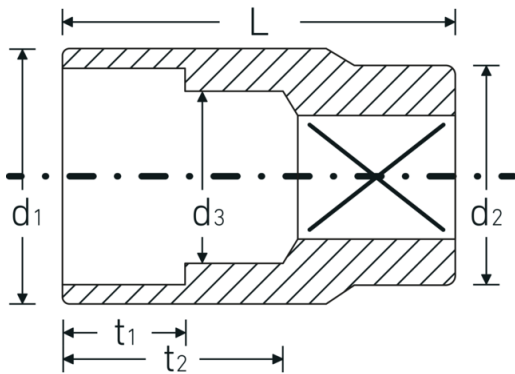

Sockets 1/2", inch

50a

Product no. **03410054**
GTIN **4018754008001**
Model **50 A 1 3/16**

Label. 1/2 " Socket Wrench size 1 3/16" L.45mm

Technical Drawing.

Technical Attributes.

Drive profile	bi-hex AS-Drive®
Internal square drive (inch)	1/2 "
d1	39 mm
d2	28 mm
d3	28 mm
Length mm (L)	45 mm
Wrench size [inch]	1 3/16 "
t1	20,5 mm
t2	25,9 mm

Variants.

Product no.	Model no. (ERP)	Description	GTIN
03410024	50 A 3/8	1/2 " Socket Wrench size 3/8" L.38mm	4018754007837
03410028	50 A 7/16	1/2 " Socket Wrench size 7/16" L.38mm	4018754007851
03410032	50 A 1/2	1/2 " Socket Wrench size 1/2" L.38mm	4018754007868
03410034	50 A 9/16	1/2 " Socket Wrench size 9/16" L.38mm	4018754007875
03410035	50 A 19/32	1/2 " Socket Wrench size 19/32" L.38mm	4018754007882
03410036	50 A 5/8	1/2 " Socket Wrench size 5/8" L.38mm	4018754007899
03410038	50 A 11/16	1/2 " Socket Wrench size 11/16" L.38mm	4018754007912
03410040	50 A 3/4	1/2 " Socket Wrench size 3/4" L.38mm	4018754007929
03410041	50 A 25/32	1/2 " Socket Wrench size 25/32" L.41mm	4018754007936
03410042	50 A 13/16	1/2 " Socket Wrench size 13/16" L.41mm	4018754007943
03410044	50 A 7/8	1/2 " Socket Wrench size 7/8" L.42mm	4018754007950
03410046	50 A 15/16	1/2 " Socket Wrench size 15/16" L.42mm	4018754007967
03410048	50 A 1	1/2 " Socket Wrench size 1" L.42mm	4018754007974
03410050	50 A 1 1/16	1/2 " Socket Wrench size 1 1/16" L.45mm	4018754007981
03410052	50 A 1 1/8	1/2 " Socket Wrench size 1 1/8" L.45mm	4018754007998
03410054	50 A 1 3/16	1/2 " Socket Wrench size 1 3/16" L.45mm	4018754008001
03410056	50 A 1 1/4	1/2 " Socket Wrench size 1 1/4" L.45mm	4018754008018
03410058	50 A 1 5/16	1/2 " Socket Wrench size 1 5/16" L.47mm	4018754127061
03410060	50 A 1 3/8	1/2 " Socket Wrench size 1 3/8" L.50mm	4018754127078
03410062	50 A 1 7/16	1/2 " Socket Wrench size 1 7/16" L.54mm	4018754127085
03410064	50 A 1 1/2	1/2 " Socket Wrench size 1 1/2" L.54mm	4018754127092