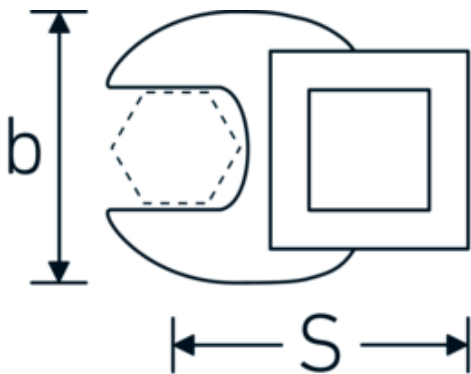

CROW-FOOT wrench, inch

540a

Product no. **03500078**
GTIN **4018754121366**
Model **540 A 2 3/8**

Label. 1/2 " CROW-FOOT wrench Wrench size 2 3/8" L.81,5mm

Technical Drawing.

Technical Attributes.

a	8 mm
Internal square drive (inch)	1/2 "
Width mm (b)	96 mm
Length mm (L)	81,5 mm
S	51,3 mm
Wrench size [inch]	2 3/8 "

Logistics data.

Depth mm (IFS)	75
Width mm (IFS)	87
Height mm (IFS)	18
Length (packed, mm)	75
Width (packed, mm)	87
Height (packed, mm)	18
Volume (packed, dm3)	0.11745 dm3
Product no.	03500078
Weight (gross, kg)	0,214

Variants.

Product no.	Model no. (ERP)	Description	GTIN
01500024	540 A 3/8	1/4 " CROW-FOOT wrench Wrench size 3/8" L.25,5mm	4018754173839
02500028	540 A 7/16	3/8 " CROW-FOOT wrench Wrench size 7/16" L.32mm	4018754004621
02500032	540 A 1/2	3/8 " CROW-FOOT wrench Wrench size 1/2" L.34,3mm	4018754004638
02500034	540 A 9/16	3/8 " CROW-FOOT wrench Wrench size 9/16" L.37,7mm	4018754004645
02500036	540 A 5/8	3/8 " CROW-FOOT wrench Wrench size 5/8" L.37,7mm	4018754004652
02500038	540 A 11/16	3/8 " CROW-FOOT wrench Wrench size 11/16" L.42,5mm	4018754004669
02500040	540 A 3/4	3/8 " CROW-FOOT wrench Wrench size 3/4" L.42,5mm	4018754004676
02500042	540 A 13/16	3/8 " CROW-FOOT wrench Wrench size 13/16" L.42,3mm	4018754004683
02500044	540 A 7/8	3/8 " CROW-FOOT wrench Wrench size 7/8" L.44,5mm	4018754004690
02500048	540 A 1	3/8 " CROW-FOOT wrench Wrench size 1" L.47mm	4018754004706
02500050	540 A 1 1/16	3/8 " CROW-FOOT wrench Wrench size 1 1/16" L.47mm	4018754004713
02500052	540 A 1 1/8	3/8 " CROW-FOOT wrench Wrench size 1 1/8" L.50mm	4018754004720
02500054	540 A 1 3/16	3/8 " CROW-FOOT wrench Wrench size 1 3/16" L.50mm	4018754004737
02500056	540 A 1 1/4	3/8 " CROW-FOOT wrench Wrench size 1 1/4" L.53mm	4018754004744
02500058	540 A 1 5/16	3/8 " CROW-FOOT wrench Wrench size 1 5/16" L.53mm	4018754004751