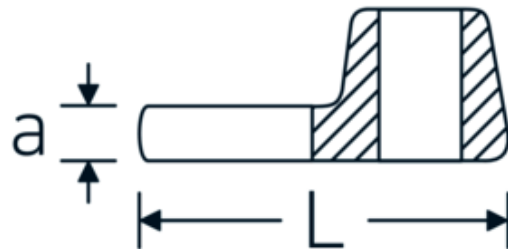

CROW-FOOT wrench, inch

540a

Product no. **03500078**
GTIN **4018754121366**
Model **540 A 2 3/8**

Label. 1/2 " CROW-FOOT wrench Wrench size 2 3/8" L.81,5mm

Technical Drawing.

Technical Attributes.

a	8 mm
Internal square drive (inch)	1/2 "
Width mm (b)	96 mm
Length mm (L)	81,5 mm
S	51,3 mm
Wrench size [inch]	2 3/8 "

Logistics data.

Depth mm (IFS)	75
Width mm (IFS)	87
Height mm (IFS)	18
Length (packed, mm)	75
Width (packed, mm)	87
Height (packed, mm)	18
Volume (packed, dm3)	0.11745 dm3
Product no.	03500078
Weight (gross, kg)	0,214

Variants.

Product no.	Model no. (ERP)	Description	GTIN
01500024	540 A 3/8	1/4 " CROW-FOOT wrench Wrench size 3/8" L.25,5mm	4018754173839
02500028	540 A 7/16	3/8 " CROW-FOOT wrench Wrench size 7/16" L.32mm	4018754004621
02500032	540 A 1/2	3/8 " CROW-FOOT wrench Wrench size 1/2" L.34,3mm	4018754004638
02500034	540 A 9/16	3/8 " CROW-FOOT wrench Wrench size 9/16" L.37,7mm	4018754004645
02500036	540 A 5/8	3/8 " CROW-FOOT wrench Wrench size 5/8" L.37,7mm	4018754004652
02500038	540 A 11/16	3/8 " CROW-FOOT wrench Wrench size 11/16" L.42,5mm	4018754004669
02500040	540 A 3/4	3/8 " CROW-FOOT wrench Wrench size 3/4" L.42,5mm	4018754004676
02500042	540 A 13/16	3/8 " CROW-FOOT wrench Wrench size 13/16" L.42,3mm	4018754004683
02500044	540 A 7/8	3/8 " CROW-FOOT wrench Wrench size 7/8" L.44,5mm	4018754004690
02500048	540 A 1	3/8 " CROW-FOOT wrench Wrench size 1" L.47mm	4018754004706
02500050	540 A 1 1/16	3/8 " CROW-FOOT wrench Wrench size 1 1/16" L.47mm	4018754004713
02500052	540 A 1 1/8	3/8 " CROW-FOOT wrench Wrench size 1 1/8" L.50mm	4018754004720
02500054	540 A 1 3/16	3/8 " CROW-FOOT wrench Wrench size 1 3/16" L.50mm	4018754004737
02500056	540 A 1 1/4	3/8 " CROW-FOOT wrench Wrench size 1 1/4" L.53mm	4018754004744
02500058	540 A 1 5/16	3/8 " CROW-FOOT wrench Wrench size 1 5/16" L.53mm	4018754004751