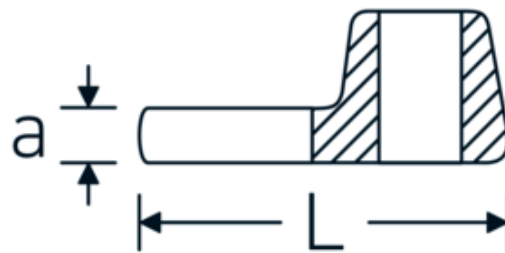

CROW-FOOT spanner

540

Product no. **02200050**
GTIN **4018754141159**
Model **540 50**

Label. 3/8 " CROW-FOOT spanner Spanner size 50mm L.75mm

Features.

- Chrome Alloy Steel, chrome plated
- Caution! Modified settings on torque wrench

Technical Drawing.

Technical Attributes.

a	8 mm
Internal square drive (inch)	3/8 "
Width mm (b)	88 mm
Length mm (L)	75 mm
S	45,4 mm
Width across flats [mm]	50 mm

Logistics data.

Depth mm (IFS)	89
Width mm (IFS)	74
Height mm (IFS)	18
Length (packed, mm)	100
Width (packed, mm)	90
Height (packed, mm)	20
Volume (packed, dm ³)	0.18 dm ³

Art. no.	02200050
Weight (gross, kg)	0,222
Weight PAP (kg)	0,000
Weight PVC (kg)	0,004
GTIN	4018754141159
Country of origin	GERMANY
Region of origin	Nordrhein-Westfalen
WEEE/ElektroG	nicht ear-pflichtig
Customs tariff no.	82042000
Packing standard	1
Weight	217 g