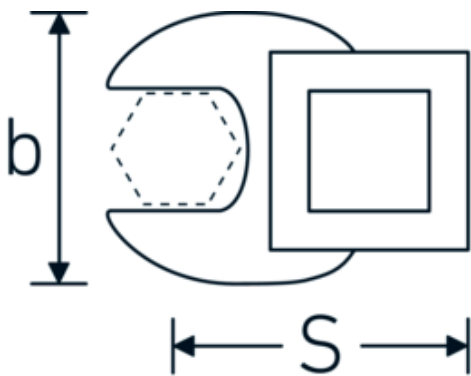

CROW-FOOT spanner

540

Product no. **02200050**
GTIN **4018754141159**
Model **540 50**

Label. 3/8 " CROW-FOOT spanner Spanner size 50mm L.75mm

Features.

- Chrome Alloy Steel, chrome plated
- Caution! Modified settings on torque wrench

Technical Drawing.

Technical Attributes.

a	8 mm
Internal square drive (inch)	3/8 "
Width mm (b)	88 mm
Length mm (L)	75 mm
S	45,4 mm
Width across flats [mm]	50 mm

Logistics data.

Depth mm (IFS)	89
Width mm (IFS)	74
Height mm (IFS)	18
Length (packed, mm)	100
Width (packed, mm)	90
Height (packed, mm)	20
Volume (packed, dm ³)	0.18 dm ³

Variants.

Art. no.	Model no. (ERP)	Description	GTIN
01200008	540 8	1/4 " CROW-FOOT spanner Spanner size 8mm L.25,5mm	4018754149117
01200009	540 9	1/4 " CROW-FOOT spanner Spanner size 9mm L.25,5mm	4018754149124
01200010	540 10	1/4 " CROW-FOOT spanner Spanner size 10mm L.25,5mm	4018754149131
02200011	540 11	3/8 " CROW-FOOT spanner Spanner size 11mm L.32mm	4018754149414
02200012	540 12	3/8 " CROW-FOOT spanner Spanner size 12mm L.34,3mm	4018754003495
02200013	540 13	3/8 " CROW-FOOT spanner Spanner size 13mm L.34,3mm	4018754003501
02200014	540 14	3/8 " CROW-FOOT spanner Spanner size 14mm L.37,7mm	4018754003518
02200015	540 15	3/8 " CROW-FOOT spanner Spanner size 15mm L.37,7mm	4018754003525
02200016	540 16	3/8 " CROW-FOOT spanner Spanner size 16mm L.37,7mm	4018754003532
02200017	540 17	3/8 " CROW-FOOT spanner Spanner size 17mm L.42,5mm	4018754003549
02200018	540 18	3/8 " CROW-FOOT spanner Spanner size 18mm L.42,5mm	4018754003556
02200019	540 19	3/8 " CROW-FOOT spanner Spanner size 19mm L.42,5mm	4018754003563
02200020	540 20	3/8 " CROW-FOOT spanner Spanner size 20mm L.42,4mm	4018754141067
02200021	540 21	3/8 " CROW-FOOT spanner Spanner size 21mm L.44,5mm	4018754003570