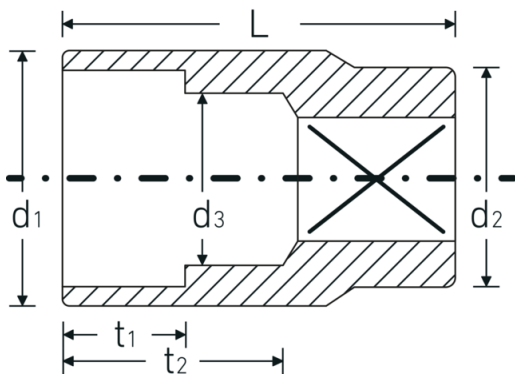

Sockets 1/2", inch

50a

Product no. **03410042**
GTIN **4018754007943**
Model **50 A 13/16**

Label.

1/2 " Socket Wrench size 13/16" L.41mm

Technical Drawing.

Technical Attributes.

Drive profile	bi-hex AS-Drive®
Internal square drive (inch)	1/2 "
d1	28,2 mm
d2	25 mm
d3	19,4 mm
Length mm (L)	41 mm
Wrench size [inch]	13/16 "
t1	16,5 mm
t2	24,3 mm

Variants.

Product no.	Model no. (ERP)	Description	GTIN
03410024	50 A 3/8	1/2 " Socket Wrench size 3/8" L.38mm	4018754007837
03410028	50 A 7/16	1/2 " Socket Wrench size 7/16" L.38mm	4018754007851
03410032	50 A 1/2	1/2 " Socket Wrench size 1/2" L.38mm	4018754007868
03410034	50 A 9/16	1/2 " Socket Wrench size 9/16" L.38mm	4018754007875
03410035	50 A 19/32	1/2 " Socket Wrench size 19/32" L.38mm	4018754007882
03410036	50 A 5/8	1/2 " Socket Wrench size 5/8" L.38mm	4018754007899
03410038	50 A 11/16	1/2 " Socket Wrench size 11/16" L.38mm	4018754007912
03410040	50 A 3/4	1/2 " Socket Wrench size 3/4" L.38mm	4018754007929
03410041	50 A 25/32	1/2 " Socket Wrench size 25/32" L.41mm	4018754007936
03410042	50 A 13/16	1/2 " Socket Wrench size 13/16" L.41mm	4018754007943
03410044	50 A 7/8	1/2 " Socket Wrench size 7/8" L.42mm	4018754007950
03410046	50 A 15/16	1/2 " Socket Wrench size 15/16" L.42mm	4018754007967
03410048	50 A 1	1/2 " Socket Wrench size 1" L.42mm	4018754007974
03410050	50 A 1 1/16	1/2 " Socket Wrench size 1 1/16" L.45mm	4018754007981
03410052	50 A 1 1/8	1/2 " Socket Wrench size 1 1/8" L.45mm	4018754007998
03410054	50 A 1 3/16	1/2 " Socket Wrench size 1 3/16" L.45mm	4018754008001
03410056	50 A 1 1/4	1/2 " Socket Wrench size 1 1/4" L.45mm	4018754008018
03410058	50 A 1 5/16	1/2 " Socket Wrench size 1 5/16" L.47mm	4018754127061
03410060	50 A 1 3/8	1/2 " Socket Wrench size 1 3/8" L.50mm	4018754127078
03410062	50 A 1 7/16	1/2 " Socket Wrench size 1 7/16" L.54mm	4018754127085
03410064	50 A 1 1/2	1/2 " Socket Wrench size 1 1/2" L.54mm	4018754127092