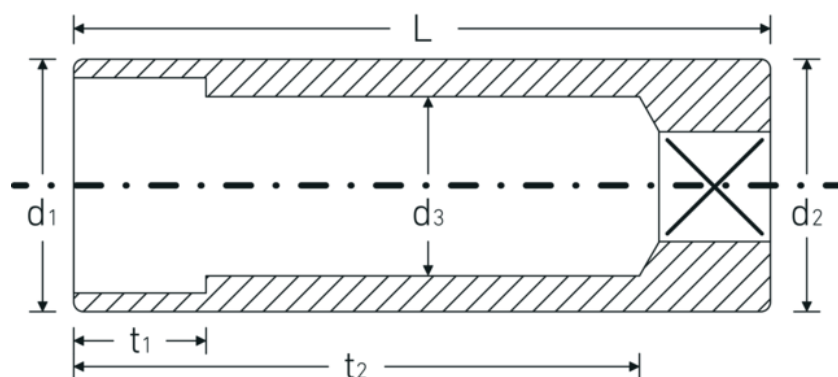

Socket

40aDL

Product no. **01640028**
GTIN **4018754001712**
Model **40 ADL 7/16**

Label. 1/4 " Socket Spanner size 7/16" L.50mm

Features.

- Long
- ASME B 107.1, Fed. Spec. GGG-W-641, SAE AS 954-E
- HPQ® heavy-duty steel, chrome-plated

Technical Drawing.

Technical Attributes.

Drive profile	bi-hex AS-Drive®
Internal square drive (inch)	1/4 "
d1	15,8 mm
d2	15,8 mm
d3	10 mm
Length mm (L)	50 mm
Spanner size [inch]	7/16 "
t1	10,5 mm
t2	41,6 mm

Logistics data.

Depth mm (IFS)	50
Width mm (IFS)	16
Height mm (IFS)	16
Length (packed, mm)	150
Width (packed, mm)	70
Height (packed, mm)	17
Volume (packed, dm3)	0.1785 dm3
Art. no.	01640028
Weight (gross, kg)	0,225
Weight PAP (kg)	0,000
Weight PVC (kg)	0,003
GTIN	4018754001712
Country of origin	GERMANY
Region of origin	Nordrhein-Westfalen
WEEE/ElektroG	nicht ear-pflichtig
Customs tariff no.	82042000
Packing standard	5
Weight	42 g