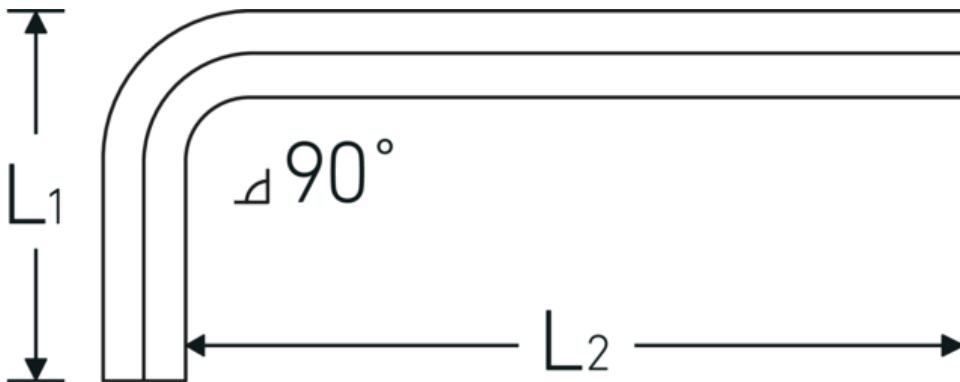

## Hex key for socket head screws

10760

Product no. **43153006**  
 GTIN **4018754332144**  
 Model **10760 6**  
**WINKELSCHRAUBENDREHER**  
**SECHSKANT**

**Label.** Hex key for socket head screws Hex drive 6mm L.38mm x 96mm

- Features.**
- DIN ISO 2936
  - for cap head screws
  - chrome vanadium, nickel-plated
  - 0.9 mm gunmetal finish

### Technical Attributes.

|                         |              |
|-------------------------|--------------|
| Drive profile           | Hexagonal    |
| External hex drive (mm) | 6 mm         |
| DIN                     | DIN ISO 2936 |
| L1                      | 38 mm        |
| L2                      | 96 mm        |