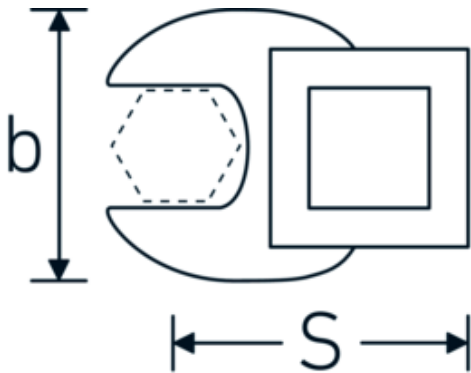

CROW-FOOT spanner

540a

Product no. **02500052**
GTIN **4018754004720**
Model **540 A 1 1/8**

Label. 3/8 " CROW-FOOT spanner Spanner size 1 1/8" L.50mm

- Features.**
- Chrome Alloy Steel, chrome plated
 - Caution! Modified settings on torque wrench

Technical Drawing.

Technical Attributes.

a	8 mm
Internal square drive (inch)	3/8 "
Width mm (b)	50 mm
Length mm (L)	50 mm
S	28,5 mm
Spanner size [inch]	1 1/8 "

Logistics data.

Depth mm (IFS)	50
Width mm (IFS)	49
Height mm (IFS)	18
Length (packed, mm)	51
Width (packed, mm)	50
Height (packed, mm)	19
Volume (packed, dm3)	0.04845 dm3

Variants.

Art. no.	Model no. (ERP)	Description	GTIN
01500024	540 A 3/8	1/4 " CROW-FOOT spanner Spanner size 3/8" L.25,5mm	4018754173839
02500028	540 A 7/16	3/8 " CROW-FOOT spanner Spanner size 7/16" L.32mm	4018754004621
02500032	540 A 1/2	3/8 " CROW-FOOT spanner Spanner size 1/2" L.34,3mm	4018754004638
02500034	540 A 9/16	3/8 " CROW-FOOT spanner Spanner size 9/16" L.37,7mm	4018754004645
02500036	540 A 5/8	3/8 " CROW-FOOT spanner Spanner size 5/8" L.37,7mm	4018754004652
02500038	540 A 11/16	3/8 " CROW-FOOT spanner Spanner size 11/16" L.42,5mm	4018754004669
02500040	540 A 3/4	3/8 " CROW-FOOT spanner Spanner size 3/4" L.42,5mm	4018754004676
02500042	540 A 13/16	3/8 " CROW-FOOT spanner Spanner size 13/16" L.42,3mm	4018754004683
02500044	540 A 7/8	3/8 " CROW-FOOT spanner Spanner size 7/8" L.44,5mm	4018754004690
02500048	540 A 1	3/8 " CROW-FOOT spanner Spanner size 1" L.47mm	4018754004706
02500050	540 A 1 1/16	3/8 " CROW-FOOT spanner Spanner size 1 1/16" L.47mm	4018754004713
02500052	540 A 1 1/8	3/8 " CROW-FOOT spanner Spanner size 1 1/8" L.50mm	4018754004720
02500054	540 A 1 3/16	3/8 " CROW-FOOT spanner Spanner size 1 3/16" L.50mm	4018754004737
02500056	540 A 1 1/4	3/8 " CROW-FOOT spanner Spanner size 1 1/4" L.53mm	4018754004744