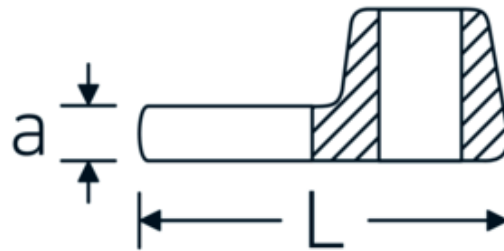

CROW-FOOT spanner

540a

Product no. **02500052**
GTIN **4018754004720**
Model **540 A 1 1/8**

Label. 3/8 " CROW-FOOT spanner Spanner size 1 1/8" L.50mm

- Features.**
- Chrome Alloy Steel, chrome plated
 - Caution! Modified settings on torque wrench

Technical Drawing.

Technical Attributes.

a	8 mm
Internal square drive (inch)	3/8 "
Width mm (b)	50 mm
Length mm (L)	50 mm
S	28,5 mm
Spanner size [inch]	1 1/8 "

Logistics data.

Depth mm (IFS)	50
Width mm (IFS)	49
Height mm (IFS)	18
Length (packed, mm)	51
Width (packed, mm)	50
Height (packed, mm)	19
Volume (packed, dm3)	0.04845 dm3

Variants.

Art. no.	Model no. (ERP)	Description	GTIN
01500024	540 A 3/8	1/4 " CROW-FOOT spanner Spanner size 3/8" L.25,5mm	4018754173839
02500028	540 A 7/16	3/8 " CROW-FOOT spanner Spanner size 7/16" L.32mm	4018754004621
02500032	540 A 1/2	3/8 " CROW-FOOT spanner Spanner size 1/2" L.34,3mm	4018754004638
02500034	540 A 9/16	3/8 " CROW-FOOT spanner Spanner size 9/16" L.37,7mm	4018754004645
02500036	540 A 5/8	3/8 " CROW-FOOT spanner Spanner size 5/8" L.37,7mm	4018754004652
02500038	540 A 11/16	3/8 " CROW-FOOT spanner Spanner size 11/16" L.42,5mm	4018754004669
02500040	540 A 3/4	3/8 " CROW-FOOT spanner Spanner size 3/4" L.42,5mm	4018754004676
02500042	540 A 13/16	3/8 " CROW-FOOT spanner Spanner size 13/16" L.42,3mm	4018754004683
02500044	540 A 7/8	3/8 " CROW-FOOT spanner Spanner size 7/8" L.44,5mm	4018754004690
02500048	540 A 1	3/8 " CROW-FOOT spanner Spanner size 1" L.47mm	4018754004706
02500050	540 A 1 1/16	3/8 " CROW-FOOT spanner Spanner size 1 1/16" L.47mm	4018754004713
02500052	540 A 1 1/8	3/8 " CROW-FOOT spanner Spanner size 1 1/8" L.50mm	4018754004720
02500054	540 A 1 3/16	3/8 " CROW-FOOT spanner Spanner size 1 3/16" L.50mm	4018754004737
02500056	540 A 1 1/4	3/8 " CROW-FOOT spanner Spanner size 1 1/4" L.53mm	4018754004744