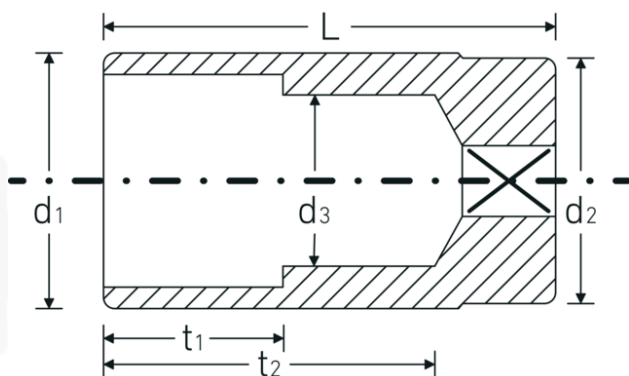

Socket

51

Product no. **03020032**
GTIN **4018754005727**
Model **51 32**

Label. 1/2 " Socket Wrench size mm L.83mm

- Features.**
- long version
 - bi-hex with AS-Drive profile
 - 1/2" internal square drive
 - size 16 mm-5/8", 20.8 mm-13/16": with rubber insert for spark plugs
 - HPQ® high performance steel, chrome-plated
 - DIN 3124 / ISO 2725-1 / DIN EN 3710 / DIN EN 3709 / ASME B 107.5M

Advantages.

Long

Technical Drawing.

Technical Attributes.

Drive profile	Bi-hex AS-Drive
Internal square drive (inch)	1/2 "
d1	42,4 mm
d2	40 mm
d3	29 mm
DIN	DIN 3124 / ISO 2725-1, DIN EN 3710, DIN EN 3709, ASME B 107.5M
Length mm (L)	83 mm
Width across flats [mm]	32 mm
t1	35 mm
t2	63,9 mm

Logistics data.

Depth mm (IFS)	83
Width mm (IFS)	43
Height mm (IFS)	43
Length (packed, mm)	216
Width (packed, mm)	85
Height (packed, mm)	44
Volume (packed, dm3)	0.80784 dm3
Product no.	03020032
Weight (gross, kg)	2,150
Weight PAP (kg)	0,000
Weight PVC (kg)	0,010
GTIN	4018754005727
Country of origin	GERMANY
Region of origin	Nordrhein-Westfalen
WEEE/ElektroG	nicht ear-pflichtig
Customs tariff no.	82042000
Packing standard	5
Weight	435 g