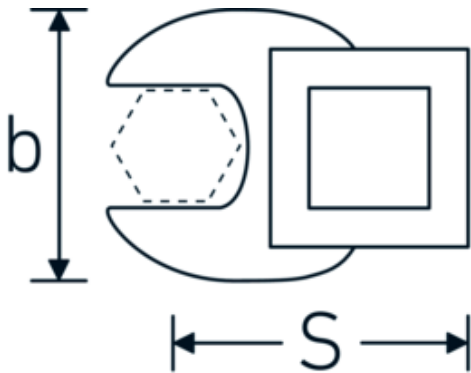

CROW-FOOT spanner

540a

Product no. **02500060**
GTIN **4018754004768**
Model **540 A 1 3/8**

Label. 3/8 " CROW-FOOT spanner Spanner size 1 3/8" L.54,5mm

- Features.**
- Chrome Alloy Steel, chrome plated
 - Caution! Modified settings on torque wrench

Technical Drawing.

Technical Attributes.

a	8 mm
Internal square drive (inch)	3/8 "
Width mm (b)	60 mm
Length mm (L)	54,5 mm
S	32,3 mm
Spanner size [inch]	1 3/8 "

Logistics data.

Depth mm (IFS)	55
Width mm (IFS)	59
Height mm (IFS)	18
Length (packed, mm)	55
Width (packed, mm)	59
Height (packed, mm)	18
Volume (packed, dm3)	0.05841 dm3

Variants.

Art. no.	Model no. (ERP)	Description	GTIN
01500024	540 A 3/8	1/4 " CROW-FOOT spanner Spanner size 3/8" L.25,5mm	4018754173839
02500028	540 A 7/16	3/8 " CROW-FOOT spanner Spanner size 7/16" L.32mm	4018754004621
02500032	540 A 1/2	3/8 " CROW-FOOT spanner Spanner size 1/2" L.34,3mm	4018754004638
02500034	540 A 9/16	3/8 " CROW-FOOT spanner Spanner size 9/16" L.37,7mm	4018754004645
02500036	540 A 5/8	3/8 " CROW-FOOT spanner Spanner size 5/8" L.37,7mm	4018754004652
02500038	540 A 11/16	3/8 " CROW-FOOT spanner Spanner size 11/16" L.42,5mm	4018754004669
02500040	540 A 3/4	3/8 " CROW-FOOT spanner Spanner size 3/4" L.42,5mm	4018754004676
02500042	540 A 13/16	3/8 " CROW-FOOT spanner Spanner size 13/16" L.42,3mm	4018754004683
02500044	540 A 7/8	3/8 " CROW-FOOT spanner Spanner size 7/8" L.44,5mm	4018754004690
02500048	540 A 1	3/8 " CROW-FOOT spanner Spanner size 1" L.47mm	4018754004706
02500050	540 A 1 1/16	3/8 " CROW-FOOT spanner Spanner size 1 1/16" L.47mm	4018754004713
02500052	540 A 1 1/8	3/8 " CROW-FOOT spanner Spanner size 1 1/8" L.50mm	4018754004720
02500054	540 A 1 3/16	3/8 " CROW-FOOT spanner Spanner size 1 3/16" L.50mm	4018754004737
02500056	540 A 1 1/4	3/8 " CROW-FOOT spanner Spanner size 1 1/4" L.53mm	4018754004744