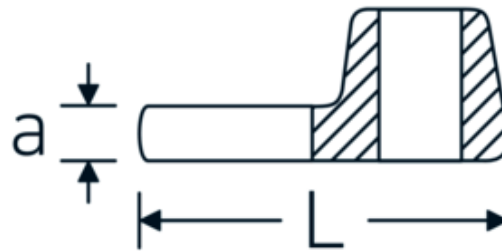

CROW-FOOT spanner

540a

Product no. **02500060**
GTIN **4018754004768**
Model **540 A 1 3/8**

Label. 3/8 " CROW-FOOT spanner Spanner size 1 3/8" L.54,5mm

- Features.**
- Chrome Alloy Steel, chrome plated
 - Caution! Modified settings on torque wrench

Technical Drawing.

Technical Attributes.

a	8 mm
Internal square drive (inch)	3/8 "
Width mm (b)	60 mm
Length mm (L)	54,5 mm
S	32,3 mm
Spanner size [inch]	1 3/8 "

Logistics data.

Depth mm (IFS)	55
Width mm (IFS)	59
Height mm (IFS)	18
Length (packed, mm)	55
Width (packed, mm)	59
Height (packed, mm)	18
Volume (packed, dm3)	0.05841 dm3

Variants.

Art. no.	Model no. (ERP)	Description	GTIN
01500024	540 A 3/8	1/4 " CROW-FOOT spanner Spanner size 3/8" L.25,5mm	4018754173839
02500028	540 A 7/16	3/8 " CROW-FOOT spanner Spanner size 7/16" L.32mm	4018754004621
02500032	540 A 1/2	3/8 " CROW-FOOT spanner Spanner size 1/2" L.34,3mm	4018754004638
02500034	540 A 9/16	3/8 " CROW-FOOT spanner Spanner size 9/16" L.37,7mm	4018754004645
02500036	540 A 5/8	3/8 " CROW-FOOT spanner Spanner size 5/8" L.37,7mm	4018754004652
02500038	540 A 11/16	3/8 " CROW-FOOT spanner Spanner size 11/16" L.42,5mm	4018754004669
02500040	540 A 3/4	3/8 " CROW-FOOT spanner Spanner size 3/4" L.42,5mm	4018754004676
02500042	540 A 13/16	3/8 " CROW-FOOT spanner Spanner size 13/16" L.42,3mm	4018754004683
02500044	540 A 7/8	3/8 " CROW-FOOT spanner Spanner size 7/8" L.44,5mm	4018754004690
02500048	540 A 1	3/8 " CROW-FOOT spanner Spanner size 1" L.47mm	4018754004706
02500050	540 A 1 1/16	3/8 " CROW-FOOT spanner Spanner size 1 1/16" L.47mm	4018754004713
02500052	540 A 1 1/8	3/8 " CROW-FOOT spanner Spanner size 1 1/8" L.50mm	4018754004720
02500054	540 A 1 3/16	3/8 " CROW-FOOT spanner Spanner size 1 3/16" L.50mm	4018754004737
02500056	540 A 1 1/4	3/8 " CROW-FOOT spanner Spanner size 1 1/4" L.53mm	4018754004744