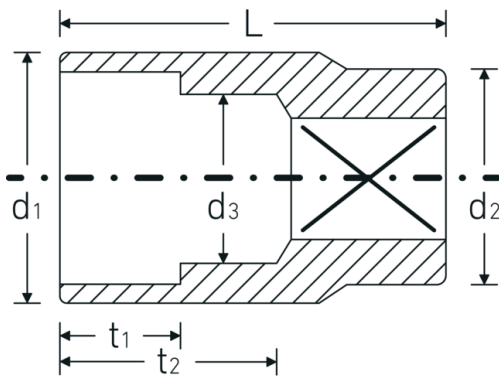

Sockets 3/8", metric

45

Product no. **02010011**
GTIN **4018754001941**
Model **45 11**

Label. 3/8 " Socket Wrench size 11mm L.27mm

Technical Drawing.

Technical Attributes.

Drive profile	bi-hex AS-Drive®
Internal square drive (inch)	3/8 "
d1	15,6 mm
d2	16,5 mm
d3	10 mm
DIN	DIN 3124 / ISO 2725-1, ASME B 107.5M, DIN EN 3709
Length mm (L)	27 mm
Width across flats [mm]	11 mm

Logistics data.

Depth mm (IFS)	24
Width mm (IFS)	17
Height mm (IFS)	17
Length (packed, mm)	86
Width (packed, mm)	35
Height (packed, mm)	25
Volume (packed, dm ³)	0.07525 dm ³
Product no.	02010011
Weight (gross, kg)	0,220

Variants.

Product no.	Model no. (ERP)	Description	GTIN
02010007	45 7	3/8 " Socket Wrench size 7mm L.24mm	4018754001903
02010008	45 8	3/8 " Socket Wrench size 8mm L.25mm	4018754001910
02010009	45 9	3/8 " Socket Wrench size 9mm L.25mm	4018754001927
02010010	45 10	3/8 " Socket Wrench size 10mm L.27mm	4018754001934
02010011	45 11	3/8 " Socket Wrench size 11mm L.27mm	4018754001941
02010012	45 12	3/8 " Socket Wrench size 12mm L.28mm	4018754001958
02010013	45 13	3/8 " Socket Wrench size 13mm L.30mm	4018754001965
02010014	45 14	3/8 " Socket Wrench size 14mm L.30mm	4018754001972
02010015	45 15	3/8 " Socket Wrench size 15mm L.31mm	4018754001989
02010016	45 16	3/8 " Socket Wrench size 16mm L.31mm	4018754001996
02010017	45 17	3/8 " Socket Wrench size 17mm L.31mm	4018754002009
02010018	45 18	3/8 " Socket Wrench size 18mm L.32mm	4018754002016
02010019	45 19	3/8 " Socket Wrench size 19mm L.32mm	4018754002023
02010020	45 20	3/8 " Socket Wrench size 20mm L.34mm	4018754002030
02010021	45 21	3/8 " Socket Wrench size 21mm L.34mm	4018754002047
02010022	45 22	3/8 " Socket Wrench size 22mm L.35mm	4018754002054
02010024	45 24	3/8 " Socket Wrench size 24mm L.35mm	4018754149148