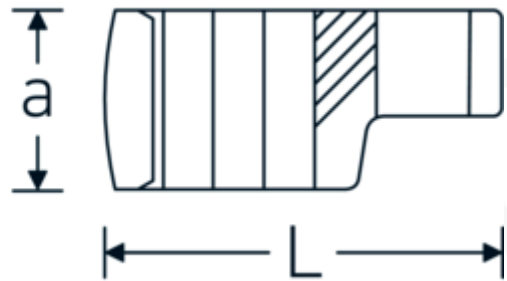

## Flare nut CROW-FOOT wrench, inch

440a

Product no. **03490078**  
GTIN **4018754008575**  
Model **440 A 2 3/8**

### Label.

1/2 " Flare nut CROW-FOOT wrench Wrench size 2 3/8" L.95,2mm

### Technical Attributes.

a	30,5 mm
Internal square drive (inch)	1/2 "
Width mm (b)	83 mm
Length mm (L)	95,2 mm
S	50,2 mm
Wrench size [inch]	2 3/8 "
W	46 mm

### Logistics data.

Depth mm (IFS)	96
Width mm (IFS)	83
Height mm (IFS)	31
Length (packed, mm)	96
Width (packed, mm)	83
Height (packed, mm)	31
Volume (packed, dm3)	0.247008 dm3
Product no.	03490078
Weight (gross, kg)	0,385