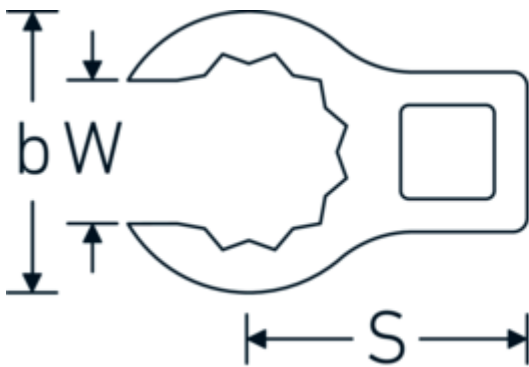

## Flare nut CROW-FOOT wrench, inch

440a

Product no. **03490078**  
GTIN **4018754008575**  
Model **440 A 2 3/8**

### Label.

1/2 " Flare nut CROW-FOOT wrench Wrench size 2 3/8" L.95,2mm

### Technical Drawing.

### Technical Attributes.

a	30,5 mm
Internal square drive (inch)	1/2 "
Width mm (b)	83 mm
Length mm (L)	95,2 mm
S	50,2 mm
Wrench size [inch]	2 3/8 "
W	46 mm