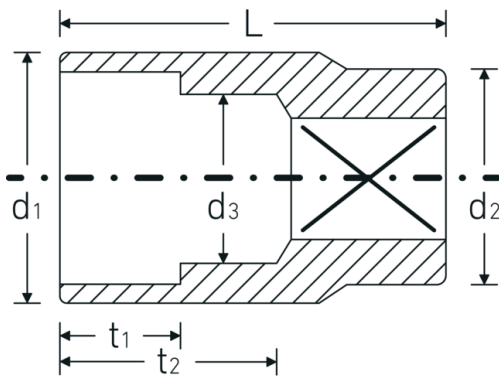

Sockets 3/8", metric

45

Product no. **02010009**
GTIN **4018754001927**
Model **45 9**

Label. 3/8 " Socket Wrench size 9mm L.25mm

Technical Drawing.

Technical Attributes.

Drive profile	bi-hex AS-Drive®
Internal square drive (inch)	3/8 "
d1	13 mm
d2	16,5 mm
d3	8 mm
DIN	DIN 3124 / ISO 2725-1, ASME B 107.5M, DIN EN 3709
Length mm (L)	25 mm
Width across flats [mm]	9 mm

Logistics data.

Depth mm (IFS)	23
Width mm (IFS)	17
Height mm (IFS)	17
Length (packed, mm)	86
Width (packed, mm)	35
Height (packed, mm)	24
Volume (packed, dm3)	0.07224 dm3
Product no.	02010009
Weight (gross, kg)	0,190

Variants.

Product no.	Model no. (ERP)	Description	GTIN
02010007	45 7	3/8 " Socket Wrench size 7mm L.24mm	4018754001903
02010008	45 8	3/8 " Socket Wrench size 8mm L.25mm	4018754001910
02010009	45 9	3/8 " Socket Wrench size 9mm L.25mm	4018754001927
02010010	45 10	3/8 " Socket Wrench size 10mm L.27mm	4018754001934
02010011	45 11	3/8 " Socket Wrench size 11mm L.27mm	4018754001941
02010012	45 12	3/8 " Socket Wrench size 12mm L.28mm	4018754001958
02010013	45 13	3/8 " Socket Wrench size 13mm L.30mm	4018754001965
02010014	45 14	3/8 " Socket Wrench size 14mm L.30mm	4018754001972
02010015	45 15	3/8 " Socket Wrench size 15mm L.31mm	4018754001989
02010016	45 16	3/8 " Socket Wrench size 16mm L.31mm	4018754001996
02010017	45 17	3/8 " Socket Wrench size 17mm L.31mm	4018754002009
02010018	45 18	3/8 " Socket Wrench size 18mm L.32mm	4018754002016
02010019	45 19	3/8 " Socket Wrench size 19mm L.32mm	4018754002023
02010020	45 20	3/8 " Socket Wrench size 20mm L.34mm	4018754002030
02010021	45 21	3/8 " Socket Wrench size 21mm L.34mm	4018754002047
02010022	45 22	3/8 " Socket Wrench size 22mm L.35mm	4018754002054
02010024	45 24	3/8 " Socket Wrench size 24mm L.35mm	4018754149148