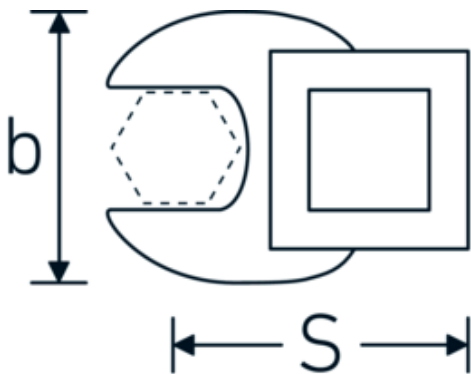

CROW-FOOT wrench, metric

540

Product no. **02200050**
GTIN **4018754141159**
Model **540 50**

Label.

3/8 " CROW-FOOT wrench Wrench size 50mm L.75mm

Technical Drawing.

Technical Attributes.

a	8 mm
Internal square drive (inch)	3/8 "
Width mm (b)	88 mm
Length mm (L)	75 mm
S	45,4 mm
Width across flats [mm]	50 mm

Logistics data.

Depth mm (IFS)	89
Width mm (IFS)	74
Height mm (IFS)	18
Length (packed, mm)	100
Width (packed, mm)	90
Height (packed, mm)	20
Volume (packed, dm3)	0.18 dm3
Product no.	02200050
Weight (gross, kg)	0,222

Variants.

Product no.	Model no. (ERP)	Description	GTIN
01200008	540 8	1/4 " CROW-FOOT wrench Wrench size 8mm L.25,5mm	4018754149117
01200009	540 9	1/4 " CROW-FOOT wrench Wrench size 9mm L.25,5mm	4018754149124
01200010	540 10	1/4 " CROW-FOOT wrench Wrench size 10mm L.25,5mm	4018754149131
02200011	540 11	3/8 " CROW-FOOT wrench Wrench size 11mm L.32mm	4018754149414
02200012	540 12	3/8 " CROW-FOOT wrench Wrench size 12mm L.34,3mm	4018754003495
02200013	540 13	3/8 " CROW-FOOT wrench Wrench size 13mm L.34,3mm	4018754003501
02200014	540 14	3/8 " CROW-FOOT wrench Wrench size 14mm L.37,7mm	4018754003518
02200015	540 15	3/8 " CROW-FOOT wrench Wrench size 15mm L.37,7mm	4018754003525
02200016	540 16	3/8 " CROW-FOOT wrench Wrench size 16mm L.37,7mm	4018754003532
02200017	540 17	3/8 " CROW-FOOT wrench Wrench size 17mm L.42,5mm	4018754003549
02200018	540 18	3/8 " CROW-FOOT wrench Wrench size 18mm L.42,5mm	4018754003556
02200019	540 19	3/8 " CROW-FOOT wrench Wrench size 19mm L.42,5mm	4018754003563
02200020	540 20	3/8 " CROW-FOOT wrench Wrench size 20mm L.42,4mm	4018754141067
02200021	540 21	3/8 " CROW-FOOT wrench Wrench size 21mm L.44,5mm	4018754003570
02200022	540 22	3/8 " CROW-FOOT wrench Wrench size 22mm L.44,5mm	4018754003587