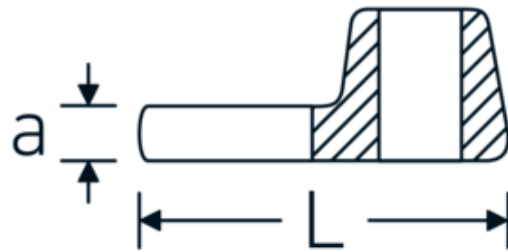

CROW-FOOT wrench, metric

540

Product no. **02200050**
GTIN **4018754141159**
Model **540 50**

Label.

3/8 " CROW-FOOT wrench Wrench size 50mm L.75mm

Technical Drawing.

Technical Attributes.

a	8 mm
Internal square drive (inch)	3/8 "
Width mm (b)	88 mm
Length mm (L)	75 mm
S	45,4 mm
Width across flats [mm]	50 mm

Logistics data.

Depth mm (IFS)	89
Width mm (IFS)	74
Height mm (IFS)	18
Length (packed, mm)	100
Width (packed, mm)	90
Height (packed, mm)	20
Volume (packed, dm3)	0.18 dm3
Product no.	02200050
Weight (gross, kg)	0,222

Variants.

Product no.	Model no. (ERP)	Description	GTIN
01200008	540 8	1/4 " CROW-FOOT wrench Wrench size 8mm L.25,5mm	4018754149117
01200009	540 9	1/4 " CROW-FOOT wrench Wrench size 9mm L.25,5mm	4018754149124
01200010	540 10	1/4 " CROW-FOOT wrench Wrench size 10mm L.25,5mm	4018754149131
02200011	540 11	3/8 " CROW-FOOT wrench Wrench size 11mm L.32mm	4018754149414
02200012	540 12	3/8 " CROW-FOOT wrench Wrench size 12mm L.34,3mm	4018754003495
02200013	540 13	3/8 " CROW-FOOT wrench Wrench size 13mm L.34,3mm	4018754003501
02200014	540 14	3/8 " CROW-FOOT wrench Wrench size 14mm L.37,7mm	4018754003518
02200015	540 15	3/8 " CROW-FOOT wrench Wrench size 15mm L.37,7mm	4018754003525
02200016	540 16	3/8 " CROW-FOOT wrench Wrench size 16mm L.37,7mm	4018754003532
02200017	540 17	3/8 " CROW-FOOT wrench Wrench size 17mm L.42,5mm	4018754003549
02200018	540 18	3/8 " CROW-FOOT wrench Wrench size 18mm L.42,5mm	4018754003556
02200019	540 19	3/8 " CROW-FOOT wrench Wrench size 19mm L.42,5mm	4018754003563
02200020	540 20	3/8 " CROW-FOOT wrench Wrench size 20mm L.42,4mm	4018754141067
02200021	540 21	3/8 " CROW-FOOT wrench Wrench size 21mm L.44,5mm	4018754003570
02200022	540 22	3/8 " CROW-FOOT wrench Wrench size 22mm L.44,5mm	4018754003587