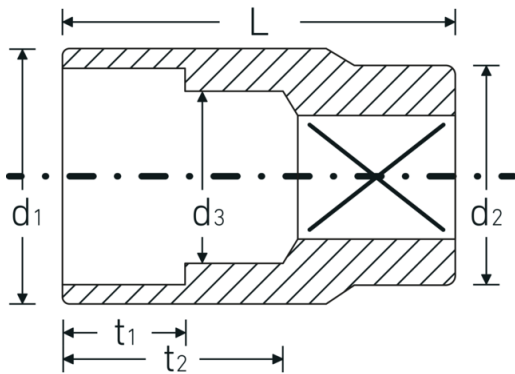

Sockets 1/2", inch

50a

Product no. **03410058**
GTIN **4018754127061**
Model **50 A 1 5/16**

Label.

1/2 " Socket Wrench size 1 5/16" L.47mm

Technical Drawing.

Technical Attributes.

Drive profile	bi-hex AS-Drive®
Internal square drive (inch)	1/2 "
d1	41,8 mm
d2	28 mm
d3	32,1 mm
Length mm (L)	47 mm
Wrench size [inch]	1 5/16 "
t1	22 mm
t2	26,7 mm

Logistics data.

Depth mm (IFS)	46
Width mm (IFS)	44
Height mm (IFS)	44
Length (packed, mm)	190
Width (packed, mm)	150
Height (packed, mm)	44
Volume (packed, dm ³)	1.254 dm ³
Product no.	03410058
Weight (gross, kg)	1,061