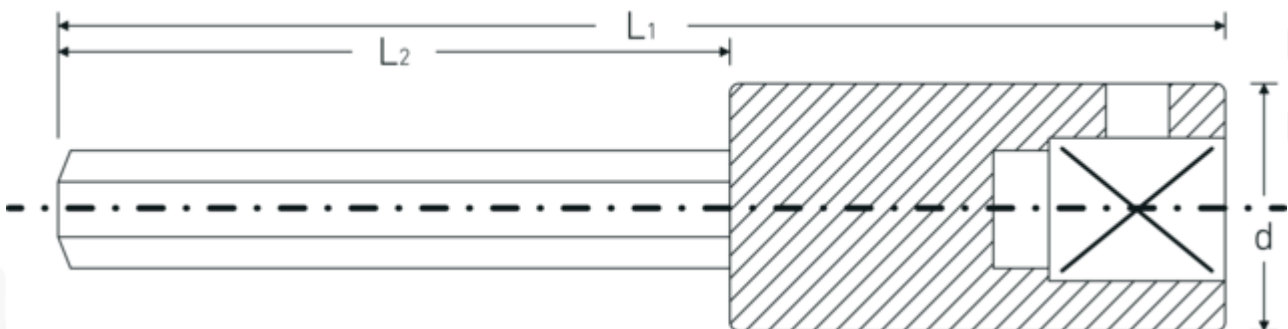

## INHEX socket

44a

Product no. **01450008**  
GTIN **4018754001439**  
Model **44 A 1/8**

**Label.** INHEX socket 1/4 " 1/8 L.55mm

**Features.**

- for socket head screws
- DIN 7422
- Chrome Alloy Steel, chrome plated

## Advantages.

For Allen screws

## Technical Attributes.

Drive profile	Hexagonal
External hex drive (inch)	1/8

## Logistics data.

Depth mm (IFS)	55
Width mm (IFS)	11

<b>Internal square drive (inch)</b>	1/4 "	<b>Height mm (IFS)</b>	11
<b>d</b>	10,7 mm	<b>Length (packed, mm)</b>	100
<b>DIN</b>	DIN 7422	<b>Width (packed, mm)</b>	60
<b>L1</b>	55 mm	<b>Height (packed, mm)</b>	11
<b>L2</b>	30 mm	<b>Volume (packed, dm3)</b>	0.066 dm3
		<b>Art. no.</b>	01450008
		<b>Weight (gross, kg)</b>	0,064
		<b>Weight PAP (kg)</b>	0,000
		<b>Weight PVC (kg)</b>	0,003
		<b>GTIN</b>	4018754001439
		<b>Country of origin</b>	GERMANY
		<b>Region of origin</b>	Nordrhein-Westfalen
		<b>WEEE/ElektroG</b>	nicht ear-pflichtig
		<b>Customs tariff no.</b>	82042000
		<b>Packing standard</b>	5
		<b>Weight</b>	12 g