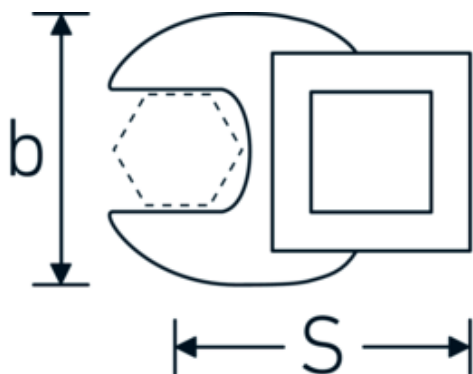

CROW-FOOT wrench, inch

540a

Product no. **02500048**
GTIN **4018754004706**
Model **540 A 1**

Label. 3/8 " CROW-FOOT wrench Wrench size 1" L.47mm

Technical Drawing.

Technical Attributes.

a	8 mm
Internal square drive (inch)	3/8 "
Width mm (b)	45 mm
Length mm (L)	47 mm
S	26,7 mm
Wrench size [inch]	1 "

Logistics data.

Depth mm (IFS)	48
Width mm (IFS)	44
Height mm (IFS)	18
Length (packed, mm)	49
Width (packed, mm)	45
Height (packed, mm)	18
Volume (packed, dm ³)	0.03969 dm ³
Product no.	02500048
Weight (gross, kg)	0,080

Variants.

Product no.	Model no. (ERP)	Description	GTIN
01500024	540 A 3/8	1/4 " CROW-FOOT wrench Wrench size 3/8" L.25,5mm	4018754173839
02500028	540 A 7/16	3/8 " CROW-FOOT wrench Wrench size 7/16" L.32mm	4018754004621
02500032	540 A 1/2	3/8 " CROW-FOOT wrench Wrench size 1/2" L.34,3mm	4018754004638
02500034	540 A 9/16	3/8 " CROW-FOOT wrench Wrench size 9/16" L.37,7mm	4018754004645
02500036	540 A 5/8	3/8 " CROW-FOOT wrench Wrench size 5/8" L.37,7mm	4018754004652
02500038	540 A 11/16	3/8 " CROW-FOOT wrench Wrench size 11/16" L.42,5mm	4018754004669
02500040	540 A 3/4	3/8 " CROW-FOOT wrench Wrench size 3/4" L.42,5mm	4018754004676
02500042	540 A 13/16	3/8 " CROW-FOOT wrench Wrench size 13/16" L.42,3mm	4018754004683
02500044	540 A 7/8	3/8 " CROW-FOOT wrench Wrench size 7/8" L.44,5mm	4018754004690
02500048	540 A 1	3/8 " CROW-FOOT wrench Wrench size 1" L.47mm	4018754004706
02500050	540 A 1 1/16	3/8 " CROW-FOOT wrench Wrench size 1 1/16" L.47mm	4018754004713
02500052	540 A 1 1/8	3/8 " CROW-FOOT wrench Wrench size 1 1/8" L.50mm	4018754004720
02500054	540 A 1 3/16	3/8 " CROW-FOOT wrench Wrench size 1 3/16" L.50mm	4018754004737
02500056	540 A 1 1/4	3/8 " CROW-FOOT wrench Wrench size 1 1/4" L.53mm	4018754004744
02500058	540 A 1 5/16	3/8 " CROW-FOOT wrench Wrench size 1 5/16" L.53mm	4018754004751