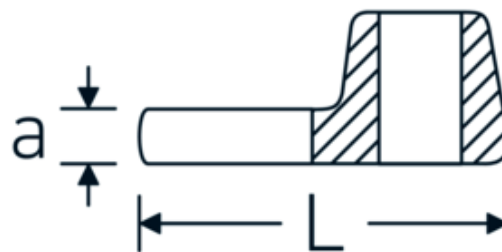

CROW-FOOT wrench, inch

540a

Product no. **02500048**
GTIN **4018754004706**
Model **540 A 1**

Label. 3/8 " CROW-FOOT wrench Wrench size 1" L.47mm

Technical Drawing.

Technical Attributes.

a	8 mm
Internal square drive (inch)	3/8 "
Width mm (b)	45 mm
Length mm (L)	47 mm
S	26,7 mm
Wrench size [inch]	1 "

Logistics data.

Depth mm (IFS)	48
Width mm (IFS)	44
Height mm (IFS)	18
Length (packed, mm)	49
Width (packed, mm)	45
Height (packed, mm)	18
Volume (packed, dm ³)	0.03969 dm ³
Product no.	02500048
Weight (gross, kg)	0,080

Variants.

Product no.	Model no. (ERP)	Description	GTIN
01500024	540 A 3/8	1/4 " CROW-FOOT wrench Wrench size 3/8" L.25,5mm	4018754173839
02500028	540 A 7/16	3/8 " CROW-FOOT wrench Wrench size 7/16" L.32mm	4018754004621
02500032	540 A 1/2	3/8 " CROW-FOOT wrench Wrench size 1/2" L.34,3mm	4018754004638
02500034	540 A 9/16	3/8 " CROW-FOOT wrench Wrench size 9/16" L.37,7mm	4018754004645
02500036	540 A 5/8	3/8 " CROW-FOOT wrench Wrench size 5/8" L.37,7mm	4018754004652
02500038	540 A 11/16	3/8 " CROW-FOOT wrench Wrench size 11/16" L.42,5mm	4018754004669
02500040	540 A 3/4	3/8 " CROW-FOOT wrench Wrench size 3/4" L.42,5mm	4018754004676
02500042	540 A 13/16	3/8 " CROW-FOOT wrench Wrench size 13/16" L.42,3mm	4018754004683
02500044	540 A 7/8	3/8 " CROW-FOOT wrench Wrench size 7/8" L.44,5mm	4018754004690
02500048	540 A 1	3/8 " CROW-FOOT wrench Wrench size 1" L.47mm	4018754004706
02500050	540 A 1 1/16	3/8 " CROW-FOOT wrench Wrench size 1 1/16" L.47mm	4018754004713
02500052	540 A 1 1/8	3/8 " CROW-FOOT wrench Wrench size 1 1/8" L.50mm	4018754004720
02500054	540 A 1 3/16	3/8 " CROW-FOOT wrench Wrench size 1 3/16" L.50mm	4018754004737
02500056	540 A 1 1/4	3/8 " CROW-FOOT wrench Wrench size 1 1/4" L.53mm	4018754004744
02500058	540 A 1 5/16	3/8 " CROW-FOOT wrench Wrench size 1 5/16" L.53mm	4018754004751