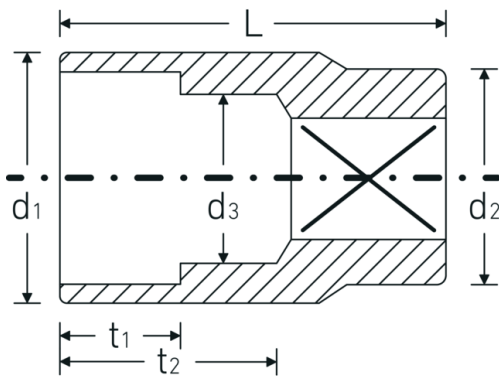

## Sockets 3/8", inch

45a

Product no. **02410040**  
GTIN **4018754004287**  
Model **45 A 3/4**

Label.

3/8 " Socket Wrench size 3/4" L.32mm

## Technical Drawing.

## Technical Attributes.

Drive profile	bi-hex AS-Drive®
Internal square drive (inch)	3/8 "
d1	25,2 mm
d2	19 mm
d3	18 mm
Length mm (L)	32 mm
Wrench size [inch]	3/4 "
t1	15,9 mm
t2	19 mm

## Logistics data.

Depth mm (IFS)	28
Width mm (IFS)	26
Height mm (IFS)	26
Length (packed, mm)	131
Width (packed, mm)	27
Height (packed, mm)	29
Volume (packed, dm <sup>3</sup> )	0.102573 dm <sup>3</sup>
Product no.	02410040
Weight (gross, kg)	0,260