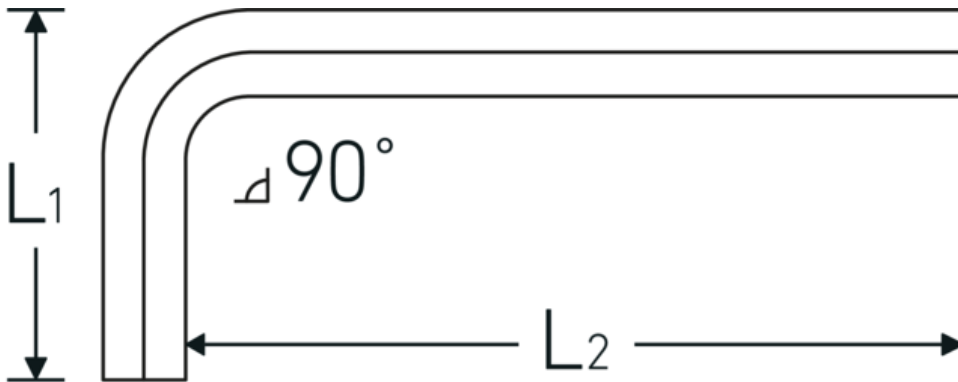

## Hex key for socket head screws

10760aCV

Product no. **43550018**  
GTIN **4018754029471**  
Model **10760 ACV 9/32**

**Label.** Hex key for socket head screws Hex drive 9/32 L.35mm x 95mm

**Features.**

### Technical Attributes.

Drive profile	Hex
External hex drive (inch)	9/32
L1	35 mm
L2	95 mm
Length mm (L)	105 mm

### Logistics data.

Depth mm (IFS)	105
Width mm (IFS)	43
Height mm (IFS)	8
Length (packed, mm)	150
Width (packed, mm)	65
Height (packed, mm)	25
Volume (packed, dm <sup>3</sup> )	0.24375 dm <sup>3</sup>