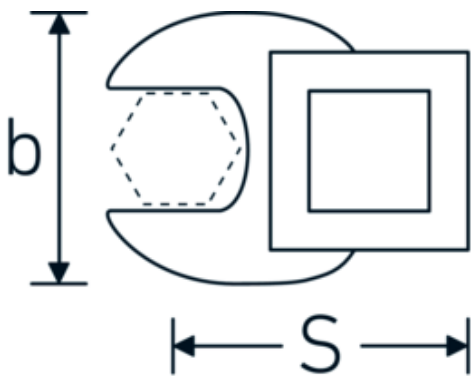

CROW-FOOT spanner

540a

Product no. **02500032**
GTIN **4018754004638**
Model **540 A 1/2**

Label. 3/8 " CROW-FOOT spanner Spanner size 1/2" L.34,3mm

Features.

- Chrome Alloy Steel, chrome plated
- Caution! Modified settings on torque wrench

Technical Drawing.

Technical Attributes.

a	6,3 mm
Internal square drive (inch)	3/8 "
Width mm (b)	25,4 mm
Length mm (L)	34,3 mm
S	18,1 mm
Spanner size [inch]	1/2 "

Logistics data.

Depth mm (IFS)	35
Width mm (IFS)	24
Height mm (IFS)	16
Length (packed, mm)	35
Width (packed, mm)	24
Height (packed, mm)	16
Volume (packed, dm3)	0.01344 dm3

Variants.

Art. no.	Model no. (ERP)	Description	GTIN
01500024	540 A 3/8	1/4 " CROW-FOOT spanner Spanner size 3/8" L.25,5mm	4018754173839
02500028	540 A 7/16	3/8 " CROW-FOOT spanner Spanner size 7/16" L.32mm	4018754004621
02500032	540 A 1/2	3/8 " CROW-FOOT spanner Spanner size 1/2" L.34,3mm	4018754004638
02500034	540 A 9/16	3/8 " CROW-FOOT spanner Spanner size 9/16" L.37,7mm	4018754004645
02500036	540 A 5/8	3/8 " CROW-FOOT spanner Spanner size 5/8" L.37,7mm	4018754004652
02500038	540 A 11/16	3/8 " CROW-FOOT spanner Spanner size 11/16" L.42,5mm	4018754004669
02500040	540 A 3/4	3/8 " CROW-FOOT spanner Spanner size 3/4" L.42,5mm	4018754004676
02500042	540 A 13/16	3/8 " CROW-FOOT spanner Spanner size 13/16" L.42,3mm	4018754004683
02500044	540 A 7/8	3/8 " CROW-FOOT spanner Spanner size 7/8" L.44,5mm	4018754004690
02500048	540 A 1	3/8 " CROW-FOOT spanner Spanner size 1" L.47mm	4018754004706
02500050	540 A 1 1/16	3/8 " CROW-FOOT spanner Spanner size 1 1/16" L.47mm	4018754004713
02500052	540 A 1 1/8	3/8 " CROW-FOOT spanner Spanner size 1 1/8" L.50mm	4018754004720
02500054	540 A 1 3/16	3/8 " CROW-FOOT spanner Spanner size 1 3/16" L.50mm	4018754004737
02500056	540 A 1 1/4	3/8 " CROW-FOOT spanner Spanner size 1 1/4" L.53mm	4018754004744