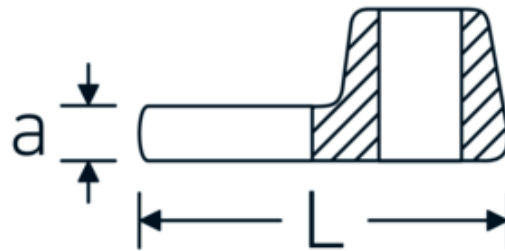

CROW-FOOT spanner

540a

Product no. **02500032**
GTIN **4018754004638**
Model **540 A 1/2**

Label. 3/8 " CROW-FOOT spanner Spanner size 1/2" L.34,3mm

Features.

- Chrome Alloy Steel, chrome plated
- Caution! Modified settings on torque wrench

Technical Drawing.

Technical Attributes.

a	6,3 mm
Internal square drive (inch)	3/8 "
Width mm (b)	25,4 mm
Length mm (L)	34,3 mm
S	18,1 mm
Spanner size [inch]	1/2 "

Logistics data.

Depth mm (IFS)	35
Width mm (IFS)	24
Height mm (IFS)	16
Length (packed, mm)	35
Width (packed, mm)	24
Height (packed, mm)	16
Volume (packed, dm3)	0.01344 dm3

Variants.

Art. no.	Model no. (ERP)	Description	GTIN
01500024	540 A 3/8	1/4 " CROW-FOOT spanner Spanner size 3/8" L.25,5mm	4018754173839
02500028	540 A 7/16	3/8 " CROW-FOOT spanner Spanner size 7/16" L.32mm	4018754004621
02500032	540 A 1/2	3/8 " CROW-FOOT spanner Spanner size 1/2" L.34,3mm	4018754004638
02500034	540 A 9/16	3/8 " CROW-FOOT spanner Spanner size 9/16" L.37,7mm	4018754004645
02500036	540 A 5/8	3/8 " CROW-FOOT spanner Spanner size 5/8" L.37,7mm	4018754004652
02500038	540 A 11/16	3/8 " CROW-FOOT spanner Spanner size 11/16" L.42,5mm	4018754004669
02500040	540 A 3/4	3/8 " CROW-FOOT spanner Spanner size 3/4" L.42,5mm	4018754004676
02500042	540 A 13/16	3/8 " CROW-FOOT spanner Spanner size 13/16" L.42,3mm	4018754004683
02500044	540 A 7/8	3/8 " CROW-FOOT spanner Spanner size 7/8" L.44,5mm	4018754004690
02500048	540 A 1	3/8 " CROW-FOOT spanner Spanner size 1" L.47mm	4018754004706
02500050	540 A 1 1/16	3/8 " CROW-FOOT spanner Spanner size 1 1/16" L.47mm	4018754004713
02500052	540 A 1 1/8	3/8 " CROW-FOOT spanner Spanner size 1 1/8" L.50mm	4018754004720
02500054	540 A 1 3/16	3/8 " CROW-FOOT spanner Spanner size 1 3/16" L.50mm	4018754004737
02500056	540 A 1 1/4	3/8 " CROW-FOOT spanner Spanner size 1 1/4" L.53mm	4018754004744