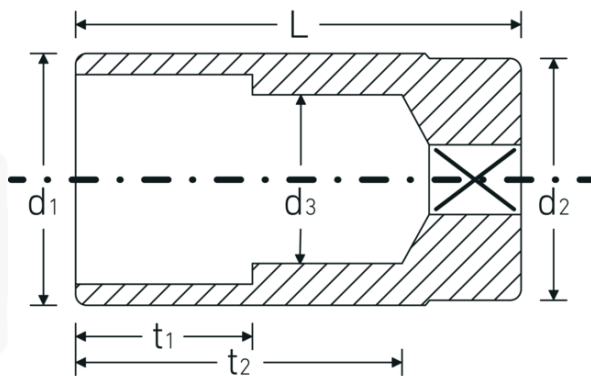

## Socket

46

Product no. 02020011  
GTIN 4018754002177  
Model 46 11

**Label.** 3/8 " Socket Wrench size 11mm L.54mm

**Features.**

- long version
- bi-hex with AS-Drive profile
- 3/8" internal square drive
- HPQ® high performance steel, chrome-plated
- size 20.8: with rubber insert for spark plugs
- DIN 3124 / ISO 2725-1 / DIN EN 3710 / DIN EN 3709 / ASME B 107.5M

## Technical Attributes.

<b>Drive profile</b>	Bi-hex AS-Drive
<b>Internal square drive (inch)</b>	3/8 "
<b>d1</b>	15,6 mm
<b>d2</b>	16,5 mm
<b>d3</b>	10 mm
<b>DIN</b>	DIN 3124 / ISO 2725-1, DIN EN 3710, DIN EN 3709, ASME B 107.5M
<b>Length mm (L)</b>	54 mm
<b>Width across flats [mm]</b>	11 mm
<b>t1</b>	20 mm
<b>t2</b>	40,7 mm

## Variants.

Product no.	Model no. (ERP)	Description	GTIN
02020008	46 8	3/8 " Socket Wrench size 8mm L.54mm	4018754167661
02020010	46 10	3/8 " Socket Wrench size 10mm L.54mm	4018754002160
02020011	46 11	3/8 " Socket Wrench size 11mm L.54mm	4018754002177
02020012	46 12	3/8 " Socket Wrench size 12mm L.54mm	4018754002184
02020013	46 13	3/8 " Socket Wrench size 13mm L.54mm	4018754002191
02020014	46 14	3/8 " Socket Wrench size 14mm L.60mm	4018754002207
02020015	46 15	3/8 " Socket Wrench size 15mm L.60mm	4018754002214
02020016	46 16	3/8 " Socket Wrench size 16mm L.60mm	4018754002221
02020017	46 17	3/8 " Socket Wrench size 17mm L.65mm	4018754002238
02020018	46 18	3/8 " Socket Wrench size 18mm L.65mm	4018754002245
02020019	46 19	3/8 " Socket Wrench size 19mm L.65mm	4018754002252
02020208	46 20,8 - 13/16	3/8 " Socket Wrench size 20,8mm L.65mm	4018754002290
02020021	46 21	3/8 " Socket Wrench size 21mm L.65mm	4018754002276
02020022	46 22	3/8 " Socket Wrench size 22mm L.65mm	4018754002283