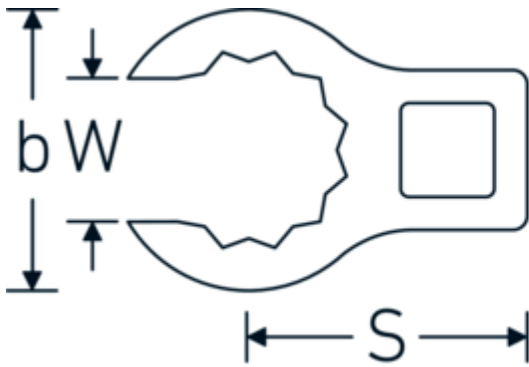

CROW-RING spanner

440

Product no. 01190014
GTIN 4018754000753
Model 440 14

Label. 1/4 " CROW-RING spanner Spanner size 14mm L.31,7mm

- Features.**
- Chrome Alloy Steel, chrome plated
 - Caution! Modified settings on torque wrench

Technical Drawing.

Technical Attributes.

a	14 mm
Internal square drive (inch)	1/4 "
Width mm (b)	22,2 mm
Length mm (L)	31,7 mm
S	16,4 mm
Width across flats [mm]	14 mm
W	11,1 mm

Logistics data.

Depth mm (IFS)	31
Width mm (IFS)	22
Height mm (IFS)	14
Length (packed, mm)	32
Width (packed, mm)	23
Height (packed, mm)	15
Volume (packed, dm3)	0.01104 dm3

Variants.

Art. no.	Model no. (ERP)	Description	GTIN
01190008	440 8	1/4 " CROW-RING spanner Spanner size 8mm L.23,8mm	4018754149094
01190009	440 9	1/4 " CROW-RING spanner Spanner size 9mm L.28,5mm	4018754140985
01190010	440 10	1/4 " CROW-RING spanner Spanner size 10mm L.28,4mm	4018754000739
01190011	440 11	1/4 " CROW-RING spanner Spanner size 11mm L.28mm	4018754149100
01190012	440 12	1/4 " CROW-RING spanner Spanner size 12mm L.30,8mm	4018754000746
01190013	440 13	1/4 " CROW-RING spanner Spanner size 13mm L.32mm	4018754102099
01190014	440 14	1/4 " CROW-RING spanner Spanner size 14mm L.31,7mm	4018754000753
02190015	440 15	3/8 " CROW-RING spanner Spanner size 15mm L.36,5mm	4018754141029
02190016	440 16	3/8 " CROW-RING spanner Spanner size 16mm L.36,1mm	4018754003389
02190017	440 17	3/8 " CROW-RING spanner Spanner size 17mm L.39,2mm	4018754003396
02190018	440 18	3/8 " CROW-RING spanner Spanner size 18mm L.40,8mm	4018754003402
02190019	440 19	3/8 " CROW-RING spanner Spanner size 19mm L.40,5mm	4018754003419
02190020	440 20	3/8 " CROW-RING spanner Spanner size 20mm L.42,9mm	4018754141036
02190021	440 21	3/8 " CROW-RING spanner Spanner size 21mm L.42,8mm	4018754003426