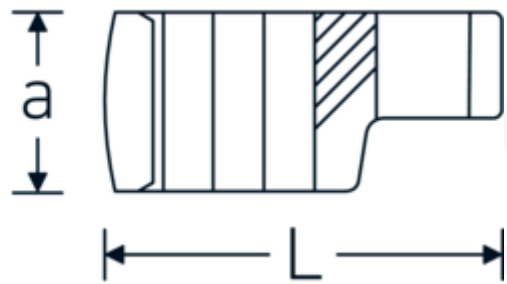

CROW-RING spanner

440

Product no. 01190014
GTIN 4018754000753
Model 440 14

Label. 1/4 " CROW-RING spanner Spanner size 14mm L.31,7mm

- Features.**
- Chrome Alloy Steel, chrome plated
 - Caution! Modified settings on torque wrench

Technical Drawing.

Technical Attributes.

a	14 mm
Internal square drive (inch)	1/4 "
Width mm (b)	22,2 mm
Length mm (L)	31,7 mm
S	16,4 mm
Width across flats [mm]	14 mm
W	11,1 mm

Logistics data.

Depth mm (IFS)	31
Width mm (IFS)	22
Height mm (IFS)	14
Length (packed, mm)	32
Width (packed, mm)	23
Height (packed, mm)	15
Volume (packed, dm3)	0.01104 dm3

Variants.

Art. no.	Model no. (ERP)	Description	GTIN
01190008	440 8	1/4 " CROW-RING spanner Spanner size 8mm L.23,8mm	4018754149094
01190009	440 9	1/4 " CROW-RING spanner Spanner size 9mm L.28,5mm	4018754140985
01190010	440 10	1/4 " CROW-RING spanner Spanner size 10mm L.28,4mm	4018754000739
01190011	440 11	1/4 " CROW-RING spanner Spanner size 11mm L.28mm	4018754149100
01190012	440 12	1/4 " CROW-RING spanner Spanner size 12mm L.30,8mm	4018754000746
01190013	440 13	1/4 " CROW-RING spanner Spanner size 13mm L.32mm	4018754102099
01190014	440 14	1/4 " CROW-RING spanner Spanner size 14mm L.31,7mm	4018754000753
02190015	440 15	3/8 " CROW-RING spanner Spanner size 15mm L.36,5mm	4018754141029
02190016	440 16	3/8 " CROW-RING spanner Spanner size 16mm L.36,1mm	4018754003389
02190017	440 17	3/8 " CROW-RING spanner Spanner size 17mm L.39,2mm	4018754003396
02190018	440 18	3/8 " CROW-RING spanner Spanner size 18mm L.40,8mm	4018754003402
02190019	440 19	3/8 " CROW-RING spanner Spanner size 19mm L.40,5mm	4018754003419
02190020	440 20	3/8 " CROW-RING spanner Spanner size 20mm L.42,9mm	4018754141036
02190021	440 21	3/8 " CROW-RING spanner Spanner size 21mm L.42,8mm	4018754003426