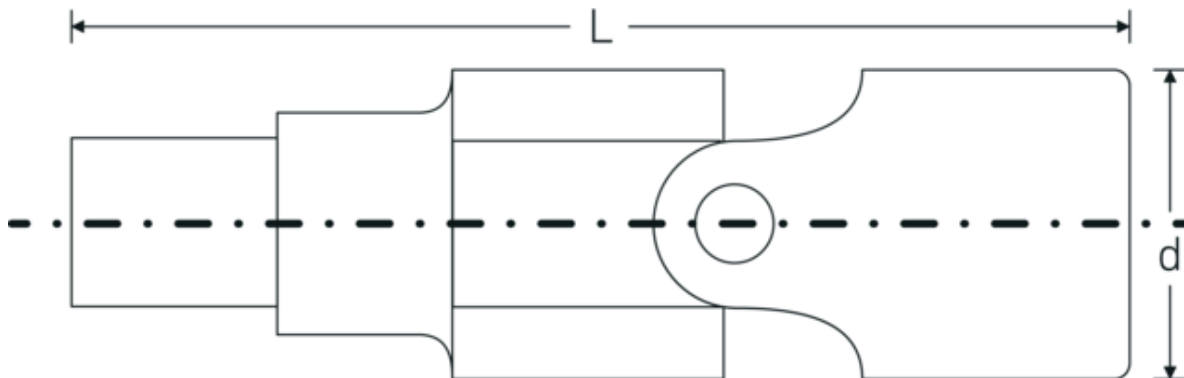

Universal joint

561

Product no. **15020000**
GTIN **4018754013371**
Model **561**

Label. 3/4 " Universal joint L.109mm

Features. • DIN 3123/ISO 3316

Technical Drawing.

Technical Attributes.

External square drive (inch)	3/4
Internal square drive (inch)	3/4 "
d	40 mm
DIN	DIN 3123 / ISO 3316
Length mm (L)	109 mm

Logistics data.

Depth mm (IFS)	110
Width mm (IFS)	40
Height mm (IFS)	40
Length (packed, mm)	115
Width (packed, mm)	45
Height (packed, mm)	45
Volume (packed, dm3)	0.232875 dm3

Art. no.	15020000
Weight (gross, kg)	0,566
Weight PAP (kg)	0,000
Weight PVC (kg)	0,005
GTIN	4018754013371
Country of origin	GERMANY
Region of origin	Nordrhein-Westfalen
WEEE/ElektroG	nicht ear-pflichtig
Customs tariff no.	82042000
Packing standard	1
Weight	566 g

Variants.

Art. no.	Model no. (ERP)	Description	GTIN
15020000	561	3/4 " Universal joint L.109mm	4018754013371

GTIN-Code.

STAHLWILLE Eduard Wille GmbH & Co. KG

Lindenallee 27 · 42349 Wuppertal · Germany · Phone: +49 202 4791-0 · Fax: +49 202 4791-200
info@stahlwille.de · www.stahlwille.com · Copyright by STAHLWILLE Eduard Wille GmbH & Co. KG, Wuppertal
Copyright by STAHLWILLE Eduard Wille GmbH & Co. KG, Wuppertal