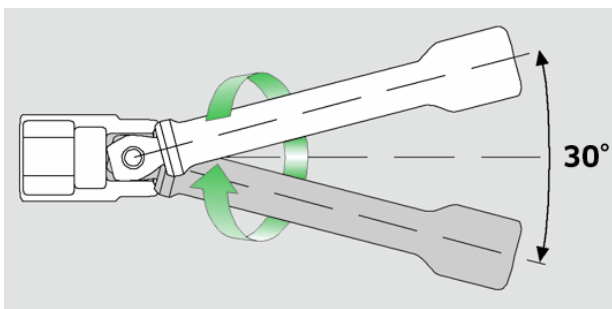

### 427W

Product no. **12010008**  
GTIN **4018754091126**  
Model **427W/5**

**Label.** 3/8 " Wobble-Drive extension L.125mm

## Technical Attributes.

External square drive (inch)	3/8
Internal square drive (inch)	3/8 "
d	17 mm
Size	5
Length mm (L)	125 mm

## Logistics data.

Depth mm (IFS)	125
Width mm (IFS)	17
Height mm (IFS)	17
Length (packed, mm)	138
Width (packed, mm)	45
Height (packed, mm)	36
Volume (packed, dm3)	0.22356 dm3
Product no.	12010008
Weight (gross, kg)	0,525
Weight PAP (kg)	0,000
Weight PVC (kg)	0,004
GTIN	4018754091126
Country of origin	GERMANY
Region of origin	Nordrhein-Westfalen
WEEE/ElektroG	nicht ear-pflichtig
Customs tariff no.	82042000