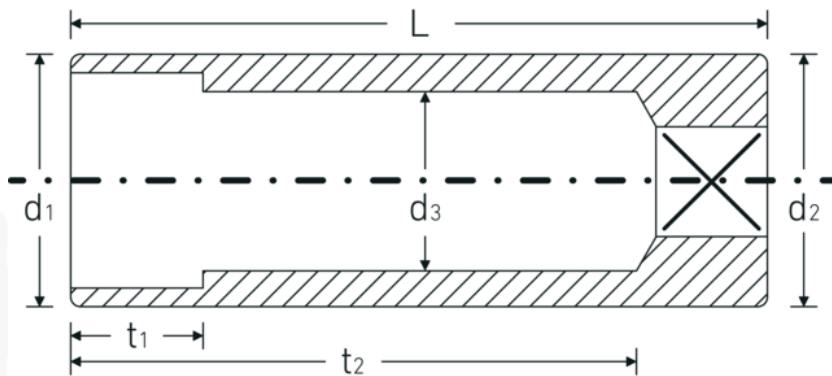

Sockets 3/4", metric, extra deep

40L

Product no. 01020011
GTIN 4018754000258
Model 40 L 11

Label. 1/4 " Socket Wrench size 11mm L.50mm

Technologies and features.

High Performance Quality (HPQ®)

Our HPQ® tool is made of wear-resistant high-performance steel, yet is thin-walled and lightweight. It withstands high torques and is ideal for work in confined spaces such as turbines.

Technical Drawing.

Technical Attributes.

Drive profile	hex AS-Drive®
Internal square drive (inch)	1/4 "
d1	15,5 mm
d2	15,5 mm
d3	10 mm
DIN	DIN 3124 / ISO 2725-1, ASME B 107.5M, DIN EN 3710, DIN EN 3709
Length mm (L)	50 mm
Width across flats [mm]	11 mm
t1	10,5 mm
t2	41,6 mm

Logistics data.

Depth mm (IFS)	50
Width mm (IFS)	16
Height mm (IFS)	16
Length (packed, mm)	85
Width (packed, mm)	51
Height (packed, mm)	32
Volume (packed, dm3)	0.13872 dm3
Product no.	01020011
Weight (gross, kg)	0,434
Weight PAP (kg)	0,000
Weight PVC (kg)	0,003
GTIN	4018754000258
Country of origin	GERMANY
Region of origin	Nordrhein-Westfalen
WEEE/ElektroG	nicht ear-pflichtig
Customs tariff no.	82042000
Packing standard	10
Weight	43 g