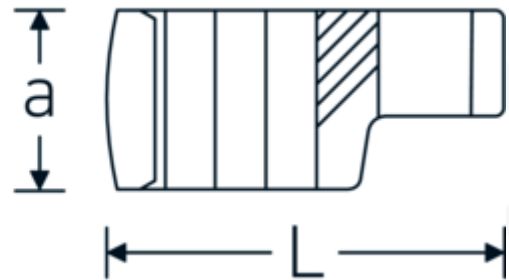

CROW-RING spanner

440a

Product no. **02490036**
GTIN **4018754004546**
Model **440 A 5/8**

Label. 3/8 " CROW-RING spanner Spanner size 5/8" L.36,5mm

- Features.**
- Chrome Alloy Steel, chrome plated
 - caution! Modified settings on torque wrench
 - size 3/8: for Volvo aircraft engine, type "JAS"

Technical Drawing.

Technical Attributes.

a	17,5 mm
Internal square drive (inch)	3/8 "
Width mm (b)	24,6 mm
Length mm (L)	36,5 mm
S	19,1 mm
Spanner size [inch]	5/8 "

Logistics data.

Depth mm (IFS)	36
Width mm (IFS)	25
Height mm (IFS)	18
Length (packed, mm)	36
Width (packed, mm)	25
Height (packed, mm)	18

Variants.

Art. no.	Model no. (ERP)	Description	GTIN
01490024	440 A 3/8	1/4 " CROW-RING spanner Spanner size 3/8" L.28,4mm	4018754116805
01490028	440 A 7/16	1/4 " CROW-RING spanner Spanner size 7/16" L.28mm	4018754001460
01490032	440 A 1/2	1/4 " CROW-RING spanner Spanner size 1/2" L.30,5mm	4018754001477
01490034	440 A 9/16	1/4 " CROW-RING spanner Spanner size 9/16" L.31,7mm	4018754001484
02490036	440 A 5/8	3/8 " CROW-RING spanner Spanner size 5/8" L.36,5mm	4018754004546
02490038	440 A 11/16	3/8 " CROW-RING spanner Spanner size 11/16" L.39,2mm	4018754004553
02490040	440 A 3/4	3/8 " CROW-RING spanner Spanner size 3/4" L.40,9mm	4018754004560
02490042	440 A 13/16	3/8 " CROW-RING spanner Spanner size 13/16" L.42,9mm	4018754004577
02490044	440 A 7/8	3/8 " CROW-RING spanner Spanner size 7/8" L.45,2mm	4018754004584
02490046	440 A 15/16	3/8 " CROW-RING spanner Spanner size 15/16" L.47,2mm	4018754004591
02490048	440 A 1	3/8 " CROW-RING spanner Spanner size 1" L.49,3mm	4018754004607
02490050	440 A 1 1/16	3/8 " CROW-RING spanner Spanner size 1 1/16" L.52,8mm	4018754004614
03490052	440 A 1 1/8	1/2 " CROW-RING spanner Spanner size 1 1/8" L.56,8mm	4018754008445
03490056	440 A 1 1/4	1/2 " CROW-RING spanner Spanner size 1 1/4" L.62,5mm	4018754008452