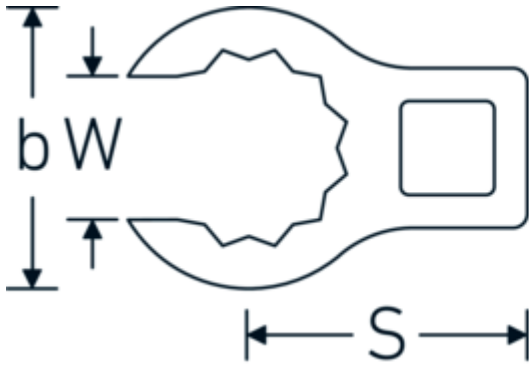

CROW-RING spanner

440a

Product no. **02490036**
GTIN **4018754004546**
Model **440 A 5/8**

Label. 3/8 " CROW-RING spanner Spanner size 5/8" L.36,5mm

- Features.**
- Chrome Alloy Steel, chrome plated
 - caution! Modified settings on torque wrench
 - size 3/8: for Volvo aircraft engine, type "JAS"

Technical Drawing.

Technical Attributes.

a	17,5 mm
Internal square drive (inch)	3/8 "
Width mm (b)	24,6 mm
Length mm (L)	36,5 mm
S	19,1 mm
Spanner size [inch]	5/8 "

Logistics data.

Depth mm (IFS)	36
Width mm (IFS)	25
Height mm (IFS)	18
Length (packed, mm)	36
Width (packed, mm)	25
Height (packed, mm)	18

Variants.

Art. no.	Model no. (ERP)	Description	GTIN
01490024	440 A 3/8	1/4 " CROW-RING spanner Spanner size 3/8" L.28,4mm	4018754116805
01490028	440 A 7/16	1/4 " CROW-RING spanner Spanner size 7/16" L.28mm	4018754001460
01490032	440 A 1/2	1/4 " CROW-RING spanner Spanner size 1/2" L.30,5mm	4018754001477
01490034	440 A 9/16	1/4 " CROW-RING spanner Spanner size 9/16" L.31,7mm	4018754001484
02490036	440 A 5/8	3/8 " CROW-RING spanner Spanner size 5/8" L.36,5mm	4018754004546
02490038	440 A 11/16	3/8 " CROW-RING spanner Spanner size 11/16" L.39,2mm	4018754004553
02490040	440 A 3/4	3/8 " CROW-RING spanner Spanner size 3/4" L.40,9mm	4018754004560
02490042	440 A 13/16	3/8 " CROW-RING spanner Spanner size 13/16" L.42,9mm	4018754004577
02490044	440 A 7/8	3/8 " CROW-RING spanner Spanner size 7/8" L.45,2mm	4018754004584
02490046	440 A 15/16	3/8 " CROW-RING spanner Spanner size 15/16" L.47,2mm	4018754004591
02490048	440 A 1	3/8 " CROW-RING spanner Spanner size 1" L.49,3mm	4018754004607
02490050	440 A 1 1/16	3/8 " CROW-RING spanner Spanner size 1 1/16" L.52,8mm	4018754004614
03490052	440 A 1 1/8	1/2 " CROW-RING spanner Spanner size 1 1/8" L.56,8mm	4018754008445
03490056	440 A 1 1/4	1/2 " CROW-RING spanner Spanner size 1 1/4" L.62,5mm	4018754008452