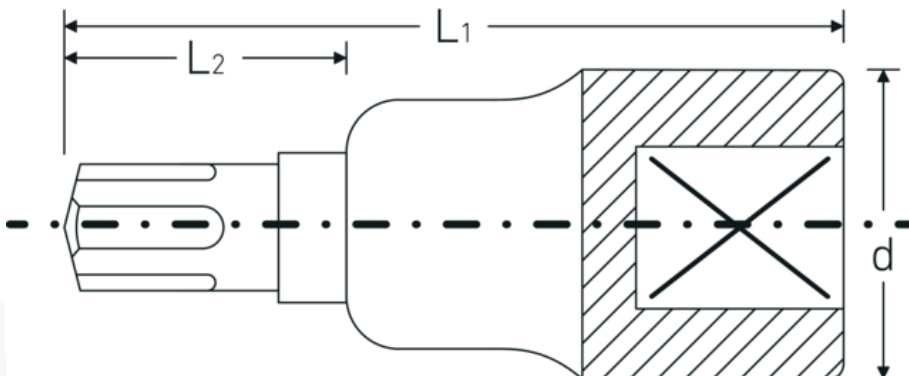

## Screwdriver socket

54CV

Product no. **03090010**  
GTIN **4018754006601**  
Model **54 CV M 10**

**Label.** 1/2 " Screwdriver socket Ribe-CV® L.60mm

- Features.**
- For spline socket screws (RIBE-CV®)
  - Chrome-alloy steel, chrome plated

## Technical Drawing.

## Technical Attributes.

Internal square drive (inch) 1/2 "  
d 22,7 mm

## Logistics data.

Depth mm (IFS) 61  
Width mm (IFS) 23

<b>Size of output profile</b>	M10	<b>Height mm (IFS)</b>	23
<b>L1</b>	60 mm	<b>Length (packed, mm)</b>	100
<b>L2</b>	22 mm	<b>Width (packed, mm)</b>	90
		<b>Height (packed, mm)</b>	23
		<b>Volume (packed, dm3)</b>	0.207 dm3
		<b>Art. no.</b>	03090010
		<b>Weight (gross, kg)</b>	0,479
		<b>Weight PAP (kg)</b>	0,000
		<b>Weight PVC (kg)</b>	0,006
		<b>GTIN</b>	4018754006601
		<b>Country of origin</b>	GERMANY
		<b>Region of origin</b>	Nordrhein-Westfalen
		<b>WEEE/ElektroG</b>	nicht ear-pflichtig
		<b>Customs tariff no.</b>	82042000
		<b>Packing standard</b>	5
		<b>Weight</b>	95 g