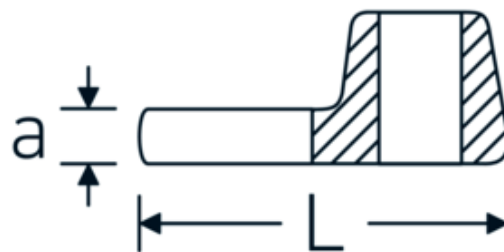

## CROW-FOOT wrench, inch

**540a**

Product no. **02500062**  
GTIN **4018754004775**  
Model **540 A 1 7/16**

### Label.

3/8 " CROW-FOOT wrench Wrench size 1 7/16" L.56,5mm

### Technical Attributes.

a	8 mm
Internal square drive (inch)	3/8 "
Width mm (b)	62 mm
Length mm (L)	56,5 mm
S	33,1 mm
Wrench size [inch]	1 7/16 "

02500060	540 A 1 3/8	3/8 " CROW-FOOT wrench Wrench size 1 3/8" L.54,5mm	4018754004768
02500062	540 A 1 7/16	3/8 " CROW-FOOT wrench Wrench size 1 7/16" L.56,5mm	4018754004775
02500064	540 A 1 1/2	3/8 " CROW-FOOT wrench Wrench size 1 1/2" L.58mm	4018754004782
02500065	540 A 1 9/16	3/8 " CROW-FOOT wrench Wrench size 1 9/16" L.59,5mm	4018754004799
02500066	540 A 1 5/8	3/8 " CROW-FOOT wrench Wrench size 1 5/8" L.63mm	4018754004805
02500067	540 A 1 11/16	3/8 " CROW-FOOT wrench Wrench size 1 11/16" L.63mm	4018754173631
02500068	540 A 1 3/4	3/8 " CROW-FOOT wrench Wrench size 1 3/4" L.68mm	4018754004812
02500070	540 A 1 7/8	3/8 " CROW-FOOT wrench Wrench size 1 7/8" L.72mm	4018754004829
02500072	540 A 2	3/8 " CROW-FOOT wrench Wrench size 2" L.75mm	4018754004836
02500074	540 A 2 1/8	3/8 " CROW-FOOT wrench Wrench size 2 1/8" L.75,6mm	4018754173648
02500076	540 A 2 1/4	3/8 " CROW-FOOT wrench Wrench size 2 1/4" L.80,5mm	4018754173655
03500078	540 A 2 3/8	1/2 " CROW-FOOT wrench Wrench size 2 3/8" L.81,5mm	4018754121366