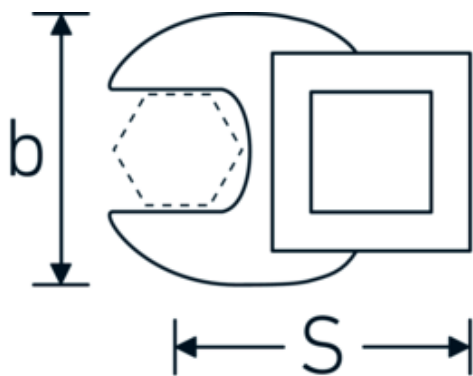

## CROW-FOOT wrench, inch

**540a**

Product no. **02500062**  
GTIN **4018754004775**  
Model **540 A 1 7/16**

### Label.

3/8 " CROW-FOOT wrench Wrench size 1 7/16" L.56,5mm

### Technical Attributes.

a	8 mm
Internal square drive (inch)	3/8 "
Width mm (b)	62 mm
Length mm (L)	56,5 mm
S	33,1 mm
Wrench size [inch]	1 7/16 "

## Variants.

Product no.	Model no. (ERP)	Description	GTIN
01500024	540 A 3/8	1/4 " CROW-FOOT wrench Wrench size 3/8" L.25,5mm	4018754173839
02500028	540 A 7/16	3/8 " CROW-FOOT wrench Wrench size 7/16" L.32mm	4018754004621
02500032	540 A 1/2	3/8 " CROW-FOOT wrench Wrench size 1/2" L.34,3mm	4018754004638
02500034	540 A 9/16	3/8 " CROW-FOOT wrench Wrench size 9/16" L.37,7mm	4018754004645
02500036	540 A 5/8	3/8 " CROW-FOOT wrench Wrench size 5/8" L.37,7mm	4018754004652
02500038	540 A 11/16	3/8 " CROW-FOOT wrench Wrench size 11/16" L.42,5mm	4018754004669
02500040	540 A 3/4	3/8 " CROW-FOOT wrench Wrench size 3/4" L.42,5mm	4018754004676
02500042	540 A 13/16	3/8 " CROW-FOOT wrench Wrench size 13/16" L.42,3mm	4018754004683
02500044	540 A 7/8	3/8 " CROW-FOOT wrench Wrench size 7/8" L.44,5mm	4018754004690
02500048	540 A 1	3/8 " CROW-FOOT wrench Wrench size 1" L.47mm	4018754004706
02500050	540 A 1 1/16	3/8 " CROW-FOOT wrench Wrench size 1 1/16" L.47mm	4018754004713
02500052	540 A 1 1/8	3/8 " CROW-FOOT wrench Wrench size 1 1/8" L.50mm	4018754004720
02500054	540 A 1 3/16	3/8 " CROW-FOOT wrench Wrench size 1 3/16" L.50mm	4018754004737
02500056	540 A 1 1/4	3/8 " CROW-FOOT wrench Wrench size 1 1/4" L.53mm	4018754004744
02500058	540 A 1 5/16	3/8 " CROW-FOOT wrench Wrench size 1 5/16" L.53mm	4018754004751