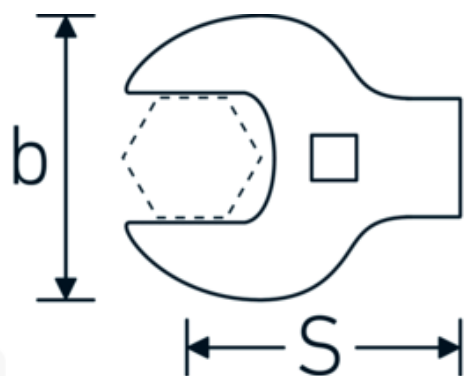

**CROW-FOOT wrench heavy-duty, inch**  
**540a HD**

Product no. **02501052**  
GTIN **4018754198139**  
Model **540A HD SW 1.1/8**

**Label.** 3/8 " CROW-FOOT wrench heavy-duty Wrench size 1 1/8" L.59mm

**Technical Drawing.**

**Technical Attributes.**

<b>a</b>	11 mm
<b>Internal square drive (inch)</b>	3/8 "
<b>Width mm (b)</b>	53,8 mm

**Logistics data.**

<b>Depth mm (IFS)</b>	55
<b>Width mm (IFS)</b>	55
<b>Height mm (IFS)</b>	10

<b>Length mm (L)</b>	59 mm	<b>Length (packed, mm)</b>	55
<b>S</b>	35 mm	<b>Width (packed, mm)</b>	55
<b>Wrench size [inch]</b>	1 1/8 "	<b>Height (packed, mm)</b>	10
		<b>Volume (packed, dm3)</b>	0.03025 dm3
		<b>Product no.</b>	02501052
		<b>Weight (gross, kg)</b>	0,130
		<b>Weight PAP (kg)</b>	0,000
		<b>Weight PVC (kg)</b>	0,002
		<b>GTIN</b>	4018754198139
		<b>Country of origin</b>	GERMANY
		<b>Region of origin</b>	Nordrhein-Westfalen
		<b>WEEE/ElektroG</b>	nicht ear-pflichtig
		<b>Customs tariff no.</b>	82042000
		<b>Packing standard</b>	1
		<b>Weight</b>	128 g