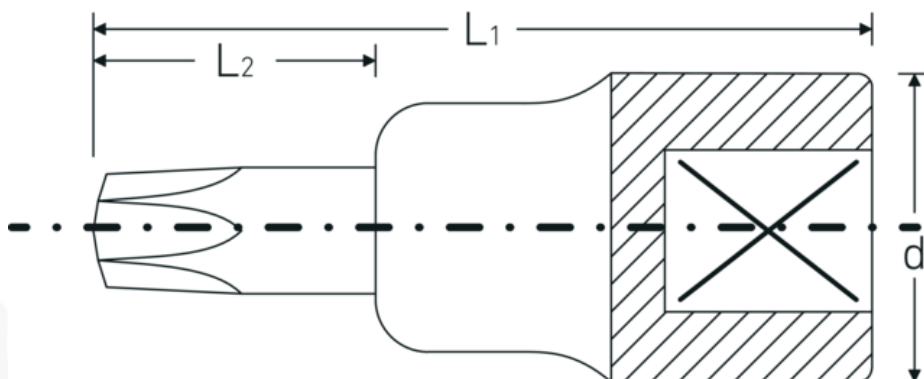

Screwdriver socket

54TX

Product no. **03100050**
GTIN **4018754006700**
Model **54 TX T 50**

Label. 1/2 " Screwdriver socket L.55mm

Features.

- for inside TORX® screws
- Chrome Alloy Steel, chrome plated

Advantages.

For recessed TORX® screws

Technical Drawing.

Technical Attributes.

Drive profile TORX®
Internal square drive (inch) 1/2 "

Logistics data.

Depth mm (IFS) 55
Width mm (IFS) 23

d	22,7 mm	Height mm (IFS)	23
Size of output profile	T50	Length (packed, mm)	100
L1	55 mm	Width (packed, mm)	80
L2	17 mm	Height (packed, mm)	23
		Volume (packed, dm3)	0.184 dm3
		Art. no.	03100050
		Weight (gross, kg)	0,435
		Weight PAP (kg)	0,000
		Weight PVC (kg)	0,003
		GTIN	4018754006700
		Country of origin	GERMANY
		Region of origin	Nordrhein-Westfalen
		WEEE/ElektroG	nicht ear-pflichtig
		Customs tariff no.	82042000
		Packing standard	5
		Weight	87 g

Variants.

Art. no.	Model no. (ERP)	Description	GTIN
03100020	54 TX T 20	1/2 " Screwdriver socket L.55mm	4018754006649
03100025	54 TX T 25	1/2 " Screwdriver socket L.55mm	4018754006656
03100027	54 TX T 27	1/2 " Screwdriver socket L.55mm	4018754006663
03100030	54 TX T 30	1/2 " Screwdriver socket L.55mm	4018754006670
03100040	54 TX T 40	1/2 " Screwdriver socket L.55mm	4018754006687
03100045	54 TX T 45	1/2 " Screwdriver socket L.55mm	4018754006694
03100050	54 TX T 50	1/2 " Screwdriver socket L.55mm	4018754006700
03100055	54 TX T 55	1/2 " Screwdriver socket L.58mm	4018754006717
03100060	54 TX T 60	1/2 " Screwdriver socket L.58mm	4018754006724
03100070	54 TX T 70	1/2 " Screwdriver socket L.60mm	4018754132362