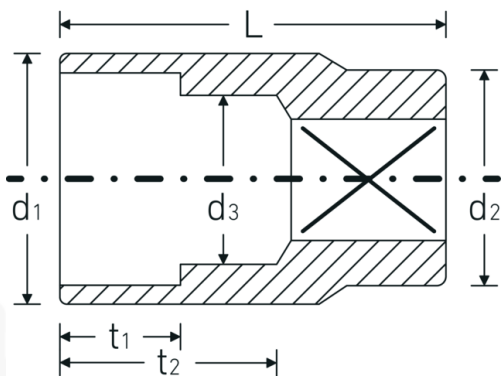

Socket

45a

Product no. **02410032**
GTIN **4018754004249**
Model **45 A 1/2**

Label. 3/8 " Socket Spanner size 1/2" L.30mm

Features.

- ASME B 107.1, Fed. Spec. GGG-W-641, SAE AS 954-E (test values)
- HPQ® heavy-duty steel, chrome-plated

Advantages.

ASME B 107.1, Fed. Spec. GGG-W-641, SAE AS 954-E (test values).

Technical Drawing.

Technical Attributes.

Drive profile bi-hex AS-Drive®
Internal square drive (inch) 3/8 "

Logistics data.

Depth mm (IFS) 25
Width mm (IFS) 18

d1	18 mm	Height mm (IFS)	18
d2	17,5 mm	Length (packed, mm)	91
d3	11,5 mm	Width (packed, mm)	37
Length mm (L)	30 mm	Height (packed, mm)	26
Spanner size [inch]	1/2 "	Volume (packed, dm3)	0.087542 dm3
t1	11,5 mm	Art. no.	02410032
t2	16,5 mm	Weight (gross, kg)	0,320
		Weight PAP (kg)	0,000
		Weight PVC (kg)	0,003
		GTIN	4018754004249
		Country of origin	GERMANY
		Region of origin	Nordrhein-Westfalen
		WEEE/ElektroG	nicht ear-pflichtig
		Customs tariff no.	82042000
		Packing standard	10
		Weight	24 g