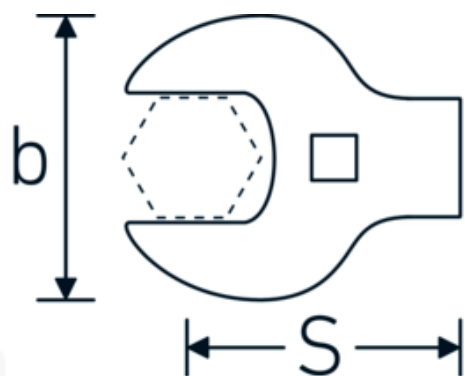

CROW-FOOT wrench heavy-duty, inch
540a HD

Product no. **03501069**
GTIN **4018754198177**
Model **540A HD SW1.13/16**

Label. 1/2 " CROW-FOOT wrench heavy-duty Wrench size 1 13/16" L.85mm

Technical Drawing.

Technical Attributes.

a	16 mm
Internal square drive (inch)	1/2 "
Width mm (b)	84 mm

Logistics data.

Depth mm (IFS)	150
Width mm (IFS)	125
Height mm (IFS)	20

Length mm (L)	85 mm	Length (packed, mm)	150
S	49,6 mm	Width (packed, mm)	125
Wrench size [inch]	1 13/16 "	Height (packed, mm)	20
		Volume (packed, dm3)	0.375 dm3
		Product no.	03501069
		Weight (gross, kg)	0,410
		Weight PAP (kg)	0,000
		Weight PVC (kg)	0,004
		GTIN	4018754198177
		Country of origin	GERMANY
		Region of origin	Nordrhein-Westfalen
		WEEE/ElektroG	nicht ear-pflichtig
		Customs tariff no.	82042000
		Packing standard	1
		Weight	400 g