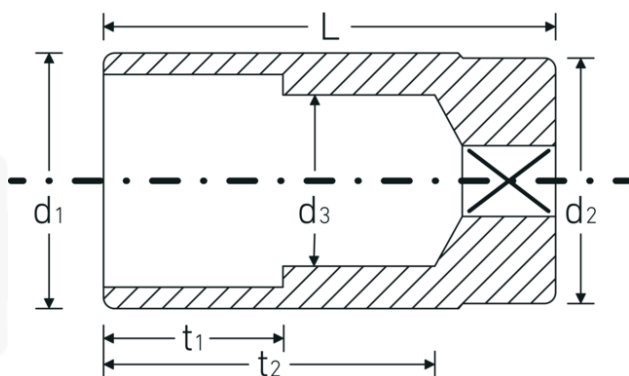

Socket

51

Product no. **03020027**
GTIN **4018754005697**
Model **51 27**

Label. 1/2 " Socket Wrench size mm L.83mm

Features.

- long version
- bi-hex with AS-Drive profile
- 1/2" internal square drive
- size 16 mm-5/8", 20.8 mm-13/16": with rubber insert for spark plugs
- HPQ® high performance steel, chrome-plated
- DIN 3124 / ISO 2725-1 / DIN EN 3710 / DIN EN 3709 / ASME B 107.5M

Advantages.

Long

Technical Drawing.

Technical Attributes.

Drive profile	Bi-hex AS-Drive
Internal square drive (inch)	1/2 "
d1	36,2 mm
d2	34 mm
d3	27 mm
DIN	DIN 3124 / ISO 2725-1, DIN EN 3710, DIN EN 3709, ASME B 107.5M
Length mm (L)	83 mm
Width across flats [mm]	27 mm
t1	20 mm
t2	60 mm
Type	Mercedes-Benz

Logistics data.

Depth mm (IFS)	84
Width mm (IFS)	37
Height mm (IFS)	37
Length (packed, mm)	185
Width (packed, mm)	85
Height (packed, mm)	38
Volume (packed, dm3)	0.59755 dm3
Product no.	03020027
Weight (gross, kg)	1,420
Weight PAP (kg)	0,000
Weight PVC (kg)	0,010
GTIN	4018754005697
Country of origin	GERMANY
Region of origin	Nordrhein-Westfalen
WEEE/ElektroG	nicht ear-pflichtig
Customs tariff no.	82042000
Packing standard	5
Weight	280 g