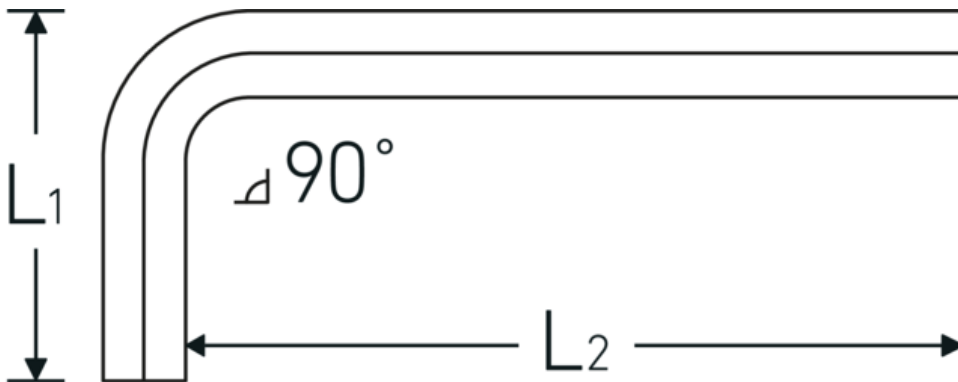

Hex key for socket head screws

10760

Product no. **43153150**
 GTIN **4018754332083**
 Model **10760 1.5**
WINKELSCHRAUBENDREHER
SECHSKANT

Label. Hex key for socket head screws Hex drive 1,5mm L.15,5mm x 46,5mm

- Features.**
- DIN ISO 2936
 - for cap head screws
 - chrome vanadium, nickel-plated
 - 0.9 mm gunmetal finish

Technical Drawing.

Technical Attributes.

Drive profile	Hexagonal
External hex drive (mm)	1,5 mm
DIN	DIN ISO 2936
L1	15,5 mm
L2	46,5 mm

Logistics data.

Depth mm (IFS)	45
Width mm (IFS)	14
Height mm (IFS)	2
Length (packed, mm)	175
Width (packed, mm)	100

Height (packed, mm)	3
Volume (packed, dm3)	0.0525 dm3
Art. no.	43153150
Weight (gross, kg)	0,012
Weight PAP (kg)	0,000
Weight PVC (kg)	0,004
GTIN	4018754332083
Country of origin	GERMANY
Region of origin	Nordrhein-Westfalen
WEEE/ElektroG	nicht ear-pflichtig
Customs tariff no.	82054000
Packing standard	10
Weight	1 g