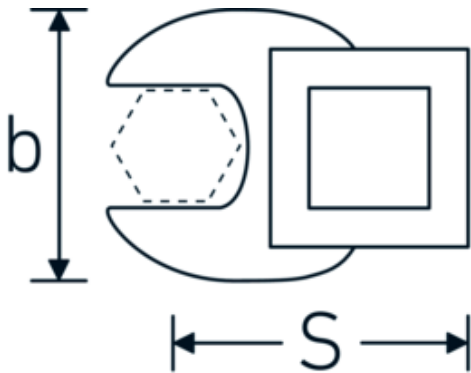

CROW-FOOT spanner

540a

Product no. **02500050**
GTIN **4018754004713**
Model **540 A 1 1/16**

Label. 3/8 " CROW-FOOT spanner Spanner size 1 1/16" L.47mm

- Features.**
- Chrome Alloy Steel, chrome plated
 - Caution! Modified settings on torque wrench

Technical Drawing.

Technical Attributes.

a	8 mm
Internal square drive (inch)	3/8 "
Width mm (b)	45 mm
Length mm (L)	47 mm
S	27,2 mm
Spanner size [inch]	1 1/16 "

Logistics data.

Depth mm (IFS)	47
Width mm (IFS)	45
Height mm (IFS)	18
Length (packed, mm)	47
Width (packed, mm)	45
Height (packed, mm)	18
Volume (packed, dm3)	0.03807 dm3

Variants.

Art. no.	Model no. (ERP)	Description	GTIN
01500024	540 A 3/8	1/4 " CROW-FOOT spanner Spanner size 3/8" L.25,5mm	4018754173839
02500028	540 A 7/16	3/8 " CROW-FOOT spanner Spanner size 7/16" L.32mm	4018754004621
02500032	540 A 1/2	3/8 " CROW-FOOT spanner Spanner size 1/2" L.34,3mm	4018754004638
02500034	540 A 9/16	3/8 " CROW-FOOT spanner Spanner size 9/16" L.37,7mm	4018754004645
02500036	540 A 5/8	3/8 " CROW-FOOT spanner Spanner size 5/8" L.37,7mm	4018754004652
02500038	540 A 11/16	3/8 " CROW-FOOT spanner Spanner size 11/16" L.42,5mm	4018754004669
02500040	540 A 3/4	3/8 " CROW-FOOT spanner Spanner size 3/4" L.42,5mm	4018754004676
02500042	540 A 13/16	3/8 " CROW-FOOT spanner Spanner size 13/16" L.42,3mm	4018754004683
02500044	540 A 7/8	3/8 " CROW-FOOT spanner Spanner size 7/8" L.44,5mm	4018754004690
02500048	540 A 1	3/8 " CROW-FOOT spanner Spanner size 1" L.47mm	4018754004706
02500050	540 A 1 1/16	3/8 " CROW-FOOT spanner Spanner size 1 1/16" L.47mm	4018754004713
02500052	540 A 1 1/8	3/8 " CROW-FOOT spanner Spanner size 1 1/8" L.50mm	4018754004720
02500054	540 A 1 3/16	3/8 " CROW-FOOT spanner Spanner size 1 3/16" L.50mm	4018754004737
02500056	540 A 1 1/4	3/8 " CROW-FOOT spanner Spanner size 1 1/4" L.53mm	4018754004744