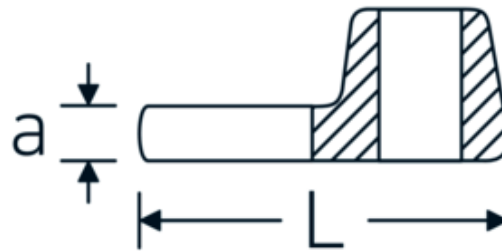

CROW-FOOT spanner

540a

Product no. **02500050**
GTIN **4018754004713**
Model **540 A 1 1/16**

Label. 3/8 " CROW-FOOT spanner Spanner size 1 1/16" L.47mm

- Features.**
- Chrome Alloy Steel, chrome plated
 - Caution! Modified settings on torque wrench

Technical Drawing.

Technical Attributes.

a	8 mm
Internal square drive (inch)	3/8 "
Width mm (b)	45 mm
Length mm (L)	47 mm
S	27,2 mm
Spanner size [inch]	1 1/16 "

Logistics data.

Depth mm (IFS)	47
Width mm (IFS)	45
Height mm (IFS)	18
Length (packed, mm)	47
Width (packed, mm)	45
Height (packed, mm)	18
Volume (packed, dm3)	0.03807 dm3

Variants.

Art. no.	Model no. (ERP)	Description	GTIN
01500024	540 A 3/8	1/4 " CROW-FOOT spanner Spanner size 3/8" L.25,5mm	4018754173839
02500028	540 A 7/16	3/8 " CROW-FOOT spanner Spanner size 7/16" L.32mm	4018754004621
02500032	540 A 1/2	3/8 " CROW-FOOT spanner Spanner size 1/2" L.34,3mm	4018754004638
02500034	540 A 9/16	3/8 " CROW-FOOT spanner Spanner size 9/16" L.37,7mm	4018754004645
02500036	540 A 5/8	3/8 " CROW-FOOT spanner Spanner size 5/8" L.37,7mm	4018754004652
02500038	540 A 11/16	3/8 " CROW-FOOT spanner Spanner size 11/16" L.42,5mm	4018754004669
02500040	540 A 3/4	3/8 " CROW-FOOT spanner Spanner size 3/4" L.42,5mm	4018754004676
02500042	540 A 13/16	3/8 " CROW-FOOT spanner Spanner size 13/16" L.42,3mm	4018754004683
02500044	540 A 7/8	3/8 " CROW-FOOT spanner Spanner size 7/8" L.44,5mm	4018754004690
02500048	540 A 1	3/8 " CROW-FOOT spanner Spanner size 1" L.47mm	4018754004706
02500050	540 A 1 1/16	3/8 " CROW-FOOT spanner Spanner size 1 1/16" L.47mm	4018754004713
02500052	540 A 1 1/8	3/8 " CROW-FOOT spanner Spanner size 1 1/8" L.50mm	4018754004720
02500054	540 A 1 3/16	3/8 " CROW-FOOT spanner Spanner size 1 3/16" L.50mm	4018754004737
02500056	540 A 1 1/4	3/8 " CROW-FOOT spanner Spanner size 1 1/4" L.53mm	4018754004744