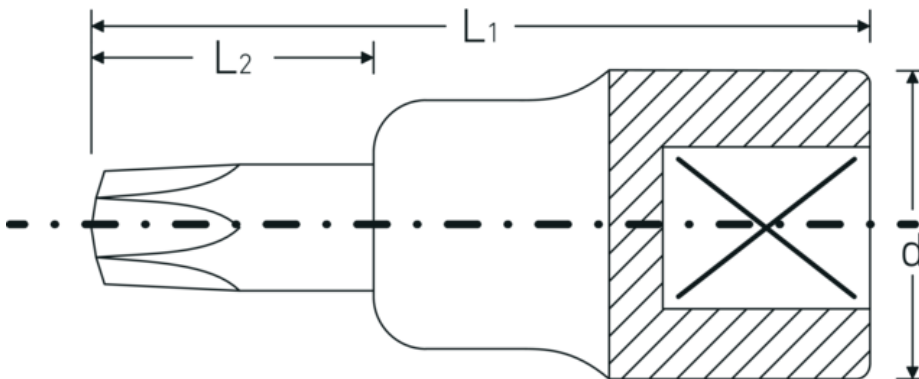

## TORX® screwdriver sockets 1/2"

54TX

Product no. **03100030**  
GTIN **4018754006670**  
Model **54 TX T 30**

**Label.** 1/2 " Screwdriver socket L.55mm

### Technical Drawing.

### Technical Attributes.

Drive profile	TORX®
Internal square drive (inch)	1/2 "
d	22,7 mm
Size of output profile	T30
L1	55 mm
L2	17 mm

### Logistics data.

Depth mm (IFS)	55
Width mm (IFS)	23
Height mm (IFS)	23
Length (packed, mm)	100
Width (packed, mm)	80
Height (packed, mm)	23
Volume (packed, dm3)	0.184 dm3
Product no.	03100030
Weight (gross, kg)	0,360