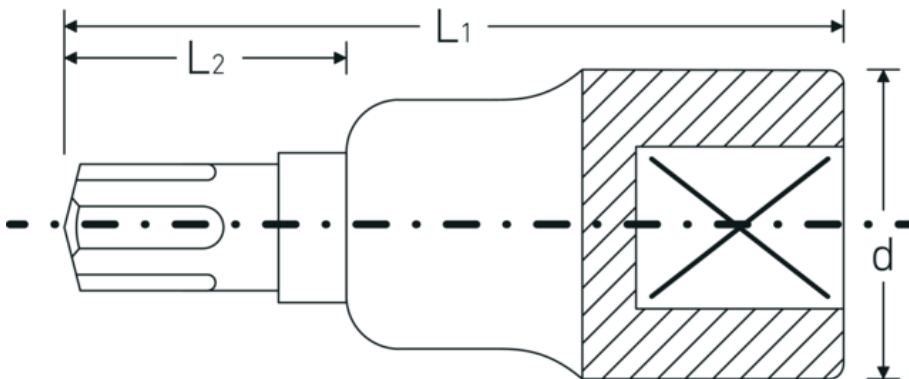

Screwdriver sockets 1/2"

54CV

Product no. **03090014**
GTIN **4018754006625**
Model **54 CV M 14**

Label. 1/2 " Screwdriver socket Ribe-CV® L.60mm

Technical Drawing.

Technical Attributes.

Internal square drive (inch)	1/2 "
d	23,7 mm
Size of output profile	M14
L1	60 mm
L2	20 mm

Logistics data.

Depth mm (IFS)	60
Width mm (IFS)	24
Height mm (IFS)	24
Length (packed, mm)	100
Width (packed, mm)	90
Height (packed, mm)	24
Volume (packed, dm3)	0.216 dm3
Product no.	03090014
Weight (gross, kg)	0,630

Weight PAP (kg)	0,000
Weight PVC (kg)	0,006
GTIN	4018754006625
Country of origin	GERMANY
Region of origin	Nordrhein-Westfalen
WEEE/ElektroG	nicht ear-pflichtig
Customs tariff no.	82042000
Packing standard	5
Weight	126 g

Variants.

Product no.	Model no. (ERP)	Description	GTIN
03090005	54 CV M 5	1/2 " Screwdriver socket Ribe-CV® L.60mm	4018754006571
03090006	54 CV M 6	1/2 " Screwdriver socket Ribe-CV® L.60mm	4018754006588
03090007	54 CV M 7	1/2 " Screwdriver socket Ribe-CV® L.60mm	4018754108596
03090008	54 CV M 8	1/2 " Screwdriver socket Ribe-CV® L.60mm	4018754006595
03090009	54 CV M 9	1/2 " Screwdriver socket Ribe-CV® L.60mm	4018754108602
03090010	54 CV M 10	1/2 " Screwdriver socket Ribe-CV® L.60mm	4018754006601
03090012	54 CV M 12	1/2 " Screwdriver socket Ribe-CV® L.60mm	4018754006618
03090013	54 CV M 13	1/2 " Screwdriver socket Ribe-CV® L.60mm	4018754108619
03090014	54 CV M 14	1/2 " Screwdriver socket Ribe-CV® L.60mm	4018754006625
03090016	54 CV M 16	1/2 " Screwdriver socket Ribe-CV® L.63mm	4018754006632