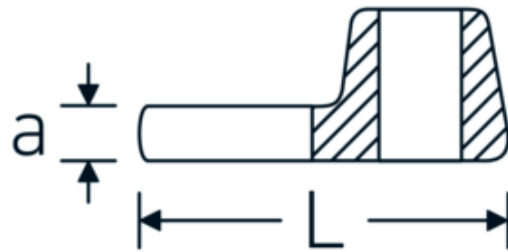

CROW-FOOT wrench, metric

540

Product no. **02200032**
GTIN **4018754149193**
Model **540 32**

Label.

3/8 " CROW-FOOT wrench Wrench size 32mm L.53mm

Technical Drawing.

Technical Attributes.

a	8 mm
Internal square drive (inch)	3/8 "
Width mm (b)	57 mm
Length mm (L)	53 mm
S	30,5 mm
Width across flats [mm]	32 mm

Logistics data.

Depth mm (IFS)	55
Width mm (IFS)	55
Height mm (IFS)	15
Length (packed, mm)	55
Width (packed, mm)	55
Height (packed, mm)	15
Volume (packed, dm3)	0.045375 dm3
Product no.	02200032
Weight (gross, kg)	0,100

Variants.

Product no.	Model no. (ERP)	Description	GTIN
01200008	540 8	1/4 " CROW-FOOT wrench Wrench size 8mm L.25,5mm	4018754149117
01200009	540 9	1/4 " CROW-FOOT wrench Wrench size 9mm L.25,5mm	4018754149124
01200010	540 10	1/4 " CROW-FOOT wrench Wrench size 10mm L.25,5mm	4018754149131
02200011	540 11	3/8 " CROW-FOOT wrench Wrench size 11mm L.32mm	4018754149414
02200012	540 12	3/8 " CROW-FOOT wrench Wrench size 12mm L.34,3mm	4018754003495
02200013	540 13	3/8 " CROW-FOOT wrench Wrench size 13mm L.34,3mm	4018754003501
02200014	540 14	3/8 " CROW-FOOT wrench Wrench size 14mm L.37,7mm	4018754003518
02200015	540 15	3/8 " CROW-FOOT wrench Wrench size 15mm L.37,7mm	4018754003525
02200016	540 16	3/8 " CROW-FOOT wrench Wrench size 16mm L.37,7mm	4018754003532
02200017	540 17	3/8 " CROW-FOOT wrench Wrench size 17mm L.42,5mm	4018754003549
02200018	540 18	3/8 " CROW-FOOT wrench Wrench size 18mm L.42,5mm	4018754003556
02200019	540 19	3/8 " CROW-FOOT wrench Wrench size 19mm L.42,5mm	4018754003563
02200020	540 20	3/8 " CROW-FOOT wrench Wrench size 20mm L.42,4mm	4018754141067
02200021	540 21	3/8 " CROW-FOOT wrench Wrench size 21mm L.44,5mm	4018754003570
02200022	540 22	3/8 " CROW-FOOT wrench Wrench size 22mm L.44,5mm	4018754003587