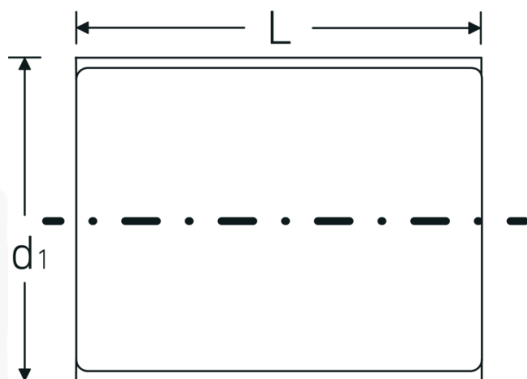

### 12179 VDE

Product no. 03370022  
GTIN 4018754253814  
Model 12179 VDE-22

**Label.** 1/2 " VDE socket Spanner size 22mm L.60mm

- Features.**
- HPQ® heavy-duty steel, chrome-plated
  - VDE insulated up to 1000 V
  - DIN EN 60900
  - Protective insulation according to IEC 900 - AC/1000 V AC/1000 V
  - Double hexagon AS-drive

## Technical Drawing.

## Technical Attributes.

<b>Drive profile</b>	bi-hex AS-Drive®
<b>Internal square drive (inch)</b>	1/2 "
<b>d1</b>	34,7 mm
<b>DIN</b>	DIN EN 60900
<b>Length mm (L)</b>	60 mm
<b>Width across flats [mm]</b>	22 mm