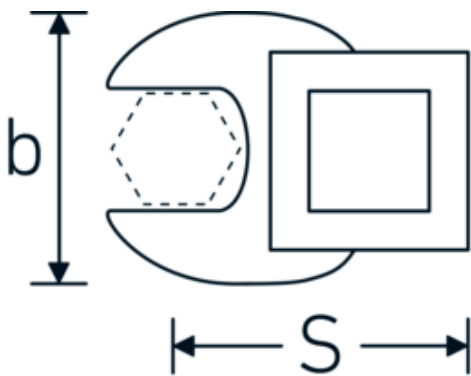

CROW-FOOT spanner

540

Product no. **02200042**
GTIN **4018754141135**
Model **540 42**

Label. 3/8 " CROW-FOOT spanner Spanner size 42mm L.63mm

Features.

- Chrome Alloy Steel, chrome plated
- Caution! Modified settings on torque wrench

Technical Drawing.

Technical Attributes.

a	8 mm
Internal square drive (inch)	3/8 "
Width mm (b)	70 mm
Length mm (L)	63 mm
S	37,7 mm
Width across flats [mm]	42 mm

Logistics data.

Depth mm (IFS)	125
Width mm (IFS)	68
Height mm (IFS)	17
Length (packed, mm)	130
Width (packed, mm)	80
Height (packed, mm)	17
Volume (packed, dm3)	0.1768 dm3

Variants.

Art. no.	Model no. (ERP)	Description	GTIN
01200008	540 8	1/4 " CROW-FOOT spanner Spanner size 8mm L.25,5mm	4018754149117
01200009	540 9	1/4 " CROW-FOOT spanner Spanner size 9mm L.25,5mm	4018754149124
01200010	540 10	1/4 " CROW-FOOT spanner Spanner size 10mm L.25,5mm	4018754149131
02200011	540 11	3/8 " CROW-FOOT spanner Spanner size 11mm L.32mm	4018754149414
02200012	540 12	3/8 " CROW-FOOT spanner Spanner size 12mm L.34,3mm	4018754003495
02200013	540 13	3/8 " CROW-FOOT spanner Spanner size 13mm L.34,3mm	4018754003501
02200014	540 14	3/8 " CROW-FOOT spanner Spanner size 14mm L.37,7mm	4018754003518
02200015	540 15	3/8 " CROW-FOOT spanner Spanner size 15mm L.37,7mm	4018754003525
02200016	540 16	3/8 " CROW-FOOT spanner Spanner size 16mm L.37,7mm	4018754003532
02200017	540 17	3/8 " CROW-FOOT spanner Spanner size 17mm L.42,5mm	4018754003549
02200018	540 18	3/8 " CROW-FOOT spanner Spanner size 18mm L.42,5mm	4018754003556
02200019	540 19	3/8 " CROW-FOOT spanner Spanner size 19mm L.42,5mm	4018754003563
02200020	540 20	3/8 " CROW-FOOT spanner Spanner size 20mm L.42,4mm	4018754141067
02200021	540 21	3/8 " CROW-FOOT spanner Spanner size 21mm L.44,5mm	4018754003570