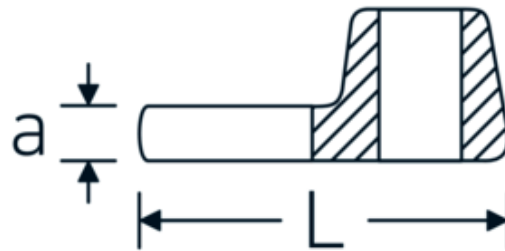

CROW-FOOT spanner

540

Product no. **02200042**
GTIN **4018754141135**
Model **540 42**

Label. 3/8 " CROW-FOOT spanner Spanner size 42mm L.63mm

Features.

- Chrome Alloy Steel, chrome plated
- Caution! Modified settings on torque wrench

Technical Drawing.

Technical Attributes.

a	8 mm
Internal square drive (inch)	3/8 "
Width mm (b)	70 mm
Length mm (L)	63 mm
S	37,7 mm
Width across flats [mm]	42 mm

Logistics data.

Depth mm (IFS)	125
Width mm (IFS)	68
Height mm (IFS)	17
Length (packed, mm)	130
Width (packed, mm)	80
Height (packed, mm)	17
Volume (packed, dm3)	0.1768 dm3

Variants.

Art. no.	Model no. (ERP)	Description	GTIN
01200008	540 8	1/4 " CROW-FOOT spanner Spanner size 8mm L.25,5mm	4018754149117
01200009	540 9	1/4 " CROW-FOOT spanner Spanner size 9mm L.25,5mm	4018754149124
01200010	540 10	1/4 " CROW-FOOT spanner Spanner size 10mm L.25,5mm	4018754149131
02200011	540 11	3/8 " CROW-FOOT spanner Spanner size 11mm L.32mm	4018754149414
02200012	540 12	3/8 " CROW-FOOT spanner Spanner size 12mm L.34,3mm	4018754003495
02200013	540 13	3/8 " CROW-FOOT spanner Spanner size 13mm L.34,3mm	4018754003501
02200014	540 14	3/8 " CROW-FOOT spanner Spanner size 14mm L.37,7mm	4018754003518
02200015	540 15	3/8 " CROW-FOOT spanner Spanner size 15mm L.37,7mm	4018754003525
02200016	540 16	3/8 " CROW-FOOT spanner Spanner size 16mm L.37,7mm	4018754003532
02200017	540 17	3/8 " CROW-FOOT spanner Spanner size 17mm L.42,5mm	4018754003549
02200018	540 18	3/8 " CROW-FOOT spanner Spanner size 18mm L.42,5mm	4018754003556
02200019	540 19	3/8 " CROW-FOOT spanner Spanner size 19mm L.42,5mm	4018754003563
02200020	540 20	3/8 " CROW-FOOT spanner Spanner size 20mm L.42,4mm	4018754141067
02200021	540 21	3/8 " CROW-FOOT spanner Spanner size 21mm L.44,5mm	4018754003570