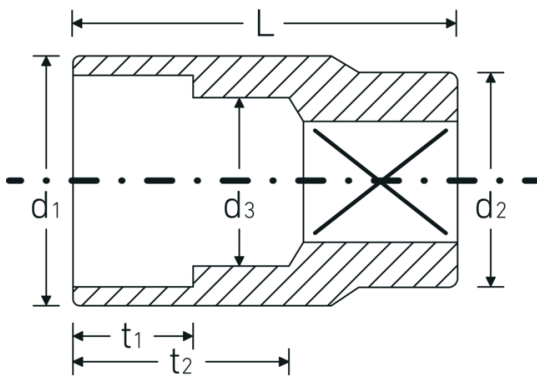

## Sockets 3/8", metric

456

Product no. **02110016**  
GTIN **4018754002979**  
Model **456 16**

**Label.** 3/8 " Socket Wrench size 16mm L.31mm

## Technical Drawing.

## Technical Attributes.

Drive profile	hex AS-Drive®
Internal square drive (inch)	3/8 "
d1	21,7 mm
d2	19 mm
d3	15 mm
DIN	DIN 3124 / ISO 2725-1, ASME B 107.5M, DIN EN 3709
Length mm (L)	31 mm
Width across flats [mm]	16 mm

## Logistics data.

Depth mm (IFS)	26
Width mm (IFS)	22
Height mm (IFS)	22
Length (packed, mm)	111
Width (packed, mm)	45
Height (packed, mm)	27
Volume (packed, dm <sup>3</sup> )	0.134865 dm <sup>3</sup>
Product no.	02110016
Weight (gross, kg)	0,420