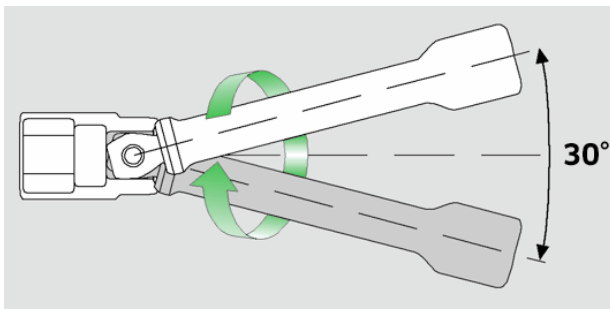

Wobble-Drive extensions 1/2"

509W

Product no. **13010008**
GTIN **4018754091171**
Model **509W/10**

Label.

1/2 " Wobble-Drive extension L.255mm

Technical Attributes.

External square drive (inch)	1/2
Internal square drive (inch)	1/2 "
d	23,2 mm
Size	10
Length mm (L)	255 mm

Logistics data.

Depth mm (IFS)	256
Width mm (IFS)	23
Height mm (IFS)	23
Length (packed, mm)	270
Width (packed, mm)	110
Height (packed, mm)	23
Volume (packed, dm3)	0.6831 dm3
Product no.	13010008
Weight (gross, kg)	1,705
Weight PAP (kg)	0,000
Weight PVC (kg)	0,012
GTIN	4018754091171
Country of origin	GERMANY
Region of origin	Nordrhein-Westfalen
WEEE/ElektroG	nicht ear-pflichtig
Customs tariff no.	82042000

Packing standard	5
Weight	341 g

Variants.

Product no.	Model no. (ERP)	Description	GTIN
13010005	509W/2	1/2 " Wobble-Drive extension L.52mm	4018754091140
13010006	509W/3	1/2 " Wobble-Drive extension L.75mm	4018754091157
13010007	509W/5	1/2 " Wobble-Drive extension L.130mm	4018754091164
13010008	509W/10	1/2 " Wobble-Drive extension L.255mm	4018754091171