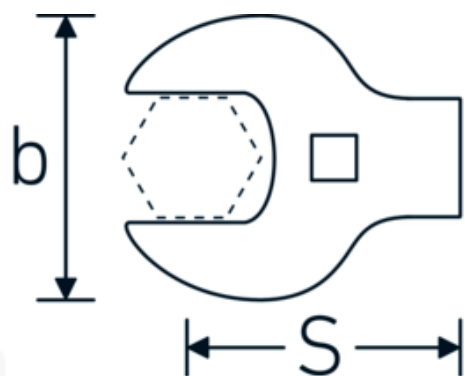

CROW-FOOT wrench heavy-duty, inch
540a HD

Product no. **02501042**
GTIN **4018754204359**
Model **540A HD SW 13/16**

Label. 3/8 " CROW-FOOT wrench heavy-duty Wrench size 13/16" L.51mm

Technical Drawing.

Technical Attributes.

a	11 mm
Internal square drive (inch)	3/8 "
Width mm (b)	46,4 mm

Logistics data.

Depth mm (IFS)	55
Width mm (IFS)	50
Height mm (IFS)	10

Length mm (L)	51 mm	Length (packed, mm)	55
S	30,5 mm	Width (packed, mm)	50
Wrench size [inch]	13/16 "	Height (packed, mm)	10
		Volume (packed, dm3)	0.0275 dm3
		Product no.	02501042
		Weight (gross, kg)	0,114
		Weight PAP (kg)	0,000
		Weight PVC (kg)	0,002
		GTIN	4018754204359
		Country of origin	GERMANY
		Region of origin	Nordrhein-Westfalen
		WEEE/ElektroG	nicht ear-pflichtig
		Customs tariff no.	82042000
		Packing standard	1
		Weight	113 g