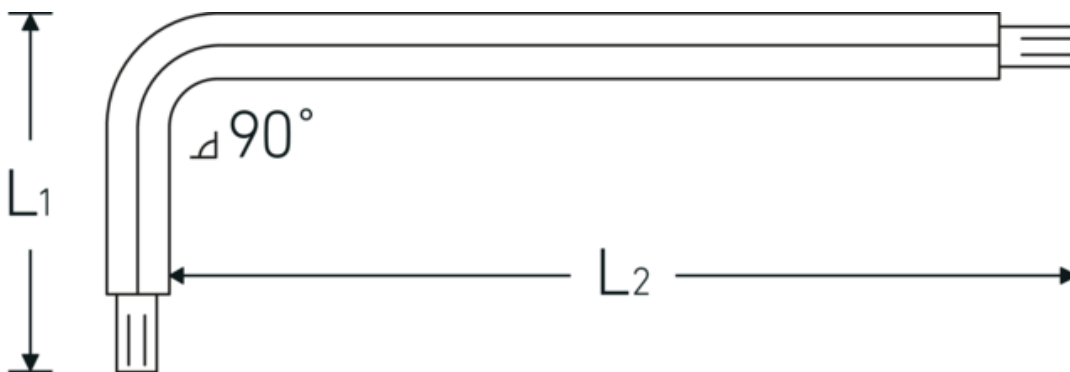

## Hex key with ball end for socket head screws

10767

Product no. **43263025**  
 GTIN **4018754332786**  
 Model **10767 2.5 KUGELKOPF-  
 WINKELSCHRAUBENDREHER  
 SECHSKANT**

### Label.

Hex key with ball end for socket head screws Hex drive 2,5mm L.18mm x 112mm

### Features.

- for hexagon socket head screws
- with ball end on long arm
- swivel angle up to 25° each side
- Chrome Vanadium, gunmetal finish

### Technical Attributes.

Drive profile	Hexagonal
External hex drive (mm)	2,5 mm
L1	18 mm
L2	112 mm