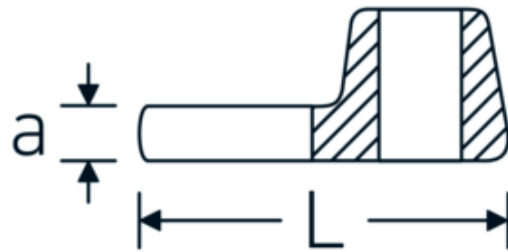

CROW-FOOT wrench, metric

540

Product no. **02200023**
GTIN **4018754141074**
Model **540 23**

Label.

3/8 " CROW-FOOT wrench Wrench size 23mm L.44,5mm

Technical Drawing.

Technical Attributes.

a	6,3 mm
Internal square drive (inch)	3/8 "
Width mm (b)	41 mm
Length mm (L)	44,5 mm
S	25,8 mm
Width across flats [mm]	23 mm

Logistics data.

Depth mm (IFS)	55
Width mm (IFS)	45
Height mm (IFS)	20
Length (packed, mm)	55
Width (packed, mm)	45
Height (packed, mm)	20
Volume (packed, dm3)	0.0495 dm3
Product no.	02200023
Weight (gross, kg)	0,064

Variants.

Product no.	Model no. (ERP)	Description	GTIN
01200008	540 8	1/4 " CROW-FOOT wrench Wrench size 8mm L.25,5mm	4018754149117
01200009	540 9	1/4 " CROW-FOOT wrench Wrench size 9mm L.25,5mm	4018754149124
01200010	540 10	1/4 " CROW-FOOT wrench Wrench size 10mm L.25,5mm	4018754149131
02200011	540 11	3/8 " CROW-FOOT wrench Wrench size 11mm L.32mm	4018754149414
02200012	540 12	3/8 " CROW-FOOT wrench Wrench size 12mm L.34,3mm	4018754003495
02200013	540 13	3/8 " CROW-FOOT wrench Wrench size 13mm L.34,3mm	4018754003501
02200014	540 14	3/8 " CROW-FOOT wrench Wrench size 14mm L.37,7mm	4018754003518
02200015	540 15	3/8 " CROW-FOOT wrench Wrench size 15mm L.37,7mm	4018754003525
02200016	540 16	3/8 " CROW-FOOT wrench Wrench size 16mm L.37,7mm	4018754003532
02200017	540 17	3/8 " CROW-FOOT wrench Wrench size 17mm L.42,5mm	4018754003549
02200018	540 18	3/8 " CROW-FOOT wrench Wrench size 18mm L.42,5mm	4018754003556
02200019	540 19	3/8 " CROW-FOOT wrench Wrench size 19mm L.42,5mm	4018754003563
02200020	540 20	3/8 " CROW-FOOT wrench Wrench size 20mm L.42,4mm	4018754141067
02200021	540 21	3/8 " CROW-FOOT wrench Wrench size 21mm L.44,5mm	4018754003570
02200022	540 22	3/8 " CROW-FOOT wrench Wrench size 22mm L.44,5mm	4018754003587