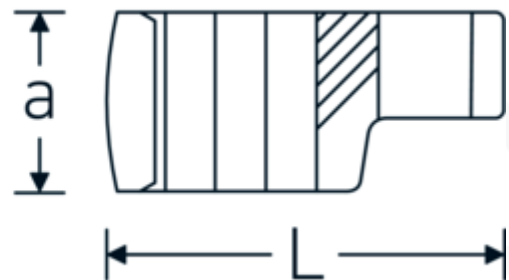

CROW-RING spanner

440

Product no. **02190023**
GTIN **4018754141043**
Model **440 23**

Label. 3/8 " CROW-RING spanner Spanner size 23mm L.47,5mm

Features.

- Chrome Alloy Steel, chrome plated
- Caution! Modified settings on torque wrench

Technical Drawing.

Technical Attributes.

a	19,5 mm
Internal square drive (inch)	3/8 "
Width mm (b)	35,7 mm
Length mm (L)	47,5 mm
S	24,6 mm
Width across flats [mm]	23 mm
W	17,5 mm

Logistics data.

Depth mm (IFS)	50
Width mm (IFS)	50
Height mm (IFS)	20
Length (packed, mm)	50
Width (packed, mm)	50
Height (packed, mm)	20
Volume (packed, dm3)	0.05 dm3

Variants.

Art. no.	Model no. (ERP)	Description	GTIN
01190008	440 8	1/4 " CROW-RING spanner Spanner size 8mm L.23,8mm	4018754149094
01190009	440 9	1/4 " CROW-RING spanner Spanner size 9mm L.28,5mm	4018754140985
01190010	440 10	1/4 " CROW-RING spanner Spanner size 10mm L.28,4mm	4018754000739
01190011	440 11	1/4 " CROW-RING spanner Spanner size 11mm L.28mm	4018754149100
01190012	440 12	1/4 " CROW-RING spanner Spanner size 12mm L.30,8mm	4018754000746
01190013	440 13	1/4 " CROW-RING spanner Spanner size 13mm L.32mm	4018754102099
01190014	440 14	1/4 " CROW-RING spanner Spanner size 14mm L.31,7mm	4018754000753
02190015	440 15	3/8 " CROW-RING spanner Spanner size 15mm L.36,5mm	4018754141029
02190016	440 16	3/8 " CROW-RING spanner Spanner size 16mm L.36,1mm	4018754003389
02190017	440 17	3/8 " CROW-RING spanner Spanner size 17mm L.39,2mm	4018754003396
02190018	440 18	3/8 " CROW-RING spanner Spanner size 18mm L.40,8mm	4018754003402
02190019	440 19	3/8 " CROW-RING spanner Spanner size 19mm L.40,5mm	4018754003419
02190020	440 20	3/8 " CROW-RING spanner Spanner size 20mm L.42,9mm	4018754141036
02190021	440 21	3/8 " CROW-RING spanner Spanner size 21mm L.42,8mm	4018754003426