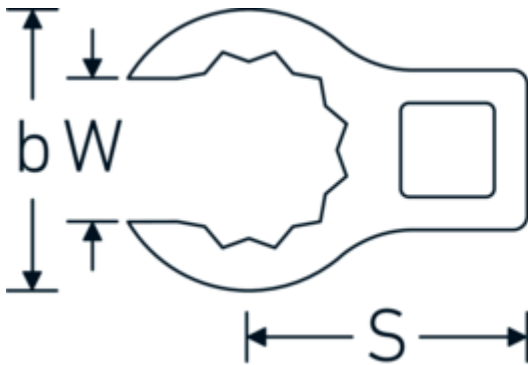

CROW-RING spanner

440

Product no. **02190023**
GTIN **4018754141043**
Model **440 23**

Label. 3/8 " CROW-RING spanner Spanner size 23mm L.47,5mm

Features.

- Chrome Alloy Steel, chrome plated
- Caution! Modified settings on torque wrench

Technical Drawing.

Technical Attributes.

a	19,5 mm
Internal square drive (inch)	3/8 "
Width mm (b)	35,7 mm
Length mm (L)	47,5 mm
S	24,6 mm
Width across flats [mm]	23 mm
W	17,5 mm

Logistics data.

Depth mm (IFS)	50
Width mm (IFS)	50
Height mm (IFS)	20
Length (packed, mm)	50
Width (packed, mm)	50
Height (packed, mm)	20
Volume (packed, dm3)	0.05 dm3

Variants.

Art. no.	Model no. (ERP)	Description	GTIN
01190008	440 8	1/4 " CROW-RING spanner Spanner size 8mm L.23,8mm	4018754149094
01190009	440 9	1/4 " CROW-RING spanner Spanner size 9mm L.28,5mm	4018754140985
01190010	440 10	1/4 " CROW-RING spanner Spanner size 10mm L.28,4mm	4018754000739
01190011	440 11	1/4 " CROW-RING spanner Spanner size 11mm L.28mm	4018754149100
01190012	440 12	1/4 " CROW-RING spanner Spanner size 12mm L.30,8mm	4018754000746
01190013	440 13	1/4 " CROW-RING spanner Spanner size 13mm L.32mm	4018754102099
01190014	440 14	1/4 " CROW-RING spanner Spanner size 14mm L.31,7mm	4018754000753
02190015	440 15	3/8 " CROW-RING spanner Spanner size 15mm L.36,5mm	4018754141029
02190016	440 16	3/8 " CROW-RING spanner Spanner size 16mm L.36,1mm	4018754003389
02190017	440 17	3/8 " CROW-RING spanner Spanner size 17mm L.39,2mm	4018754003396
02190018	440 18	3/8 " CROW-RING spanner Spanner size 18mm L.40,8mm	4018754003402
02190019	440 19	3/8 " CROW-RING spanner Spanner size 19mm L.40,5mm	4018754003419
02190020	440 20	3/8 " CROW-RING spanner Spanner size 20mm L.42,9mm	4018754141036
02190021	440 21	3/8 " CROW-RING spanner Spanner size 21mm L.42,8mm	4018754003426