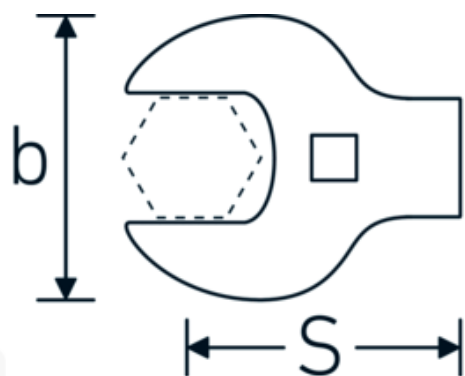

CROW-FOOT wrench heavy-duty, inch
540a HD

Product no. **02501046**
GTIN **4018754204373**
Model **540A HD SW 15/16**

Label.

3/8 " CROW-FOOT wrench heavy-duty Wrench size 15/16" L.54mm

Technical Drawing.

Technical Attributes.

a	11 mm
Internal square drive (inch)	3/8 "
Width mm (b)	51,2 mm

Logistics data.

Depth mm (IFS)	55
Width mm (IFS)	50
Height mm (IFS)	10

Length mm (L)	54 mm	Length (packed, mm)	55
S	32,3 mm	Width (packed, mm)	50
Wrench size [inch]	15/16 "	Height (packed, mm)	10
		Volume (packed, dm3)	0.0275 dm3
		Product no.	02501046
		Weight (gross, kg)	0,129
		Weight PAP (kg)	0,000
		Weight PVC (kg)	0,002
		GTIN	4018754204373
		Country of origin	GERMANY
		Region of origin	Nordrhein-Westfalen
		WEEE/ElektroG	nicht ear-pflichtig
		Customs tariff no.	82042000
		Packing standard	1
		Weight	129 g